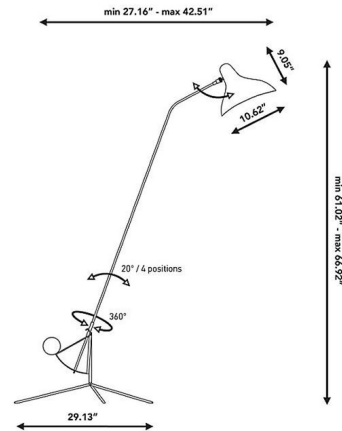

By DCWEditions

Description

The Mantis BS1 Floor Lamp brings a rhythmic vibe to a variety of spaces in your home. The adjustable head and arm directs light exactly where you desire it.

Specifications

COLOR	Matte Black
BODY FINISH	Matte Black
WATTAGE	11W
DIMMER	N/A
DIMENSIONS	29.13"W x 61.02"H
BULB NOT INCLUDED	1 x B10/Candelabra (E12)/11W/120V LED
COUNTRY OF ORIGIN	China

Technical Information

PRODUCT DIMENSIONS	Cord: 78"
--------------------	-----------

Shown in matte black / matte black

CLICK TO VIEW PRODUCT

Notes: