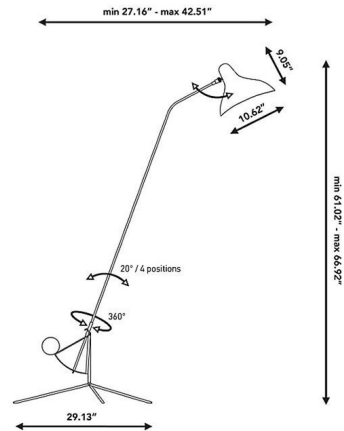

By DCWEditions

Description

The Mantis BS1 Floor Lamp brings a rhythmic vibe to a variety of spaces in your home. The adjustable head and arm directs light exactly where you desire it.

Specifications

COLOR Matte Black
 BODY FINISH Matte Black
 WATTAGE 11W
 DIMMER N/A
 DIMENSIONS 29.13"W x 61.02"H
 BULB NOT INCLUDED 1 x B10/Candelabra (E12)/11W/120V LED
 COUNTRY OF ORIGIN China

Technical Information

PRODUCT DIMENSIONS Cord: 78"

Shown in matte black / matte black

CLICK TO VIEW PRODUCT

Notes: