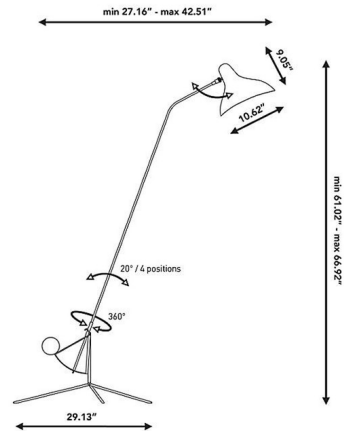

By DCWEditions

Description

The Mantis BS1 Floor Lamp brings a rhythmic vibe to a variety of spaces in your home. The adjustable head and arm directs light exactly where you desire it.

Specifications

COLOR	Matte Black
BODY FINISH	Matte Black
WATTAGE	11W
DIMMER	N/A
DIMENSIONS	29.13"W x 61.02"H
BULB NOT INCLUDED	1 x B10/Candelabra (E12)/11W/120V LED
COUNTRY OF ORIGIN	China

Technical Information

PRODUCT DIMENSIONS	Cord: 78"
--------------------	-----------

Shown in matte black / matte black

CLICK TO VIEW PRODUCT

Notes: