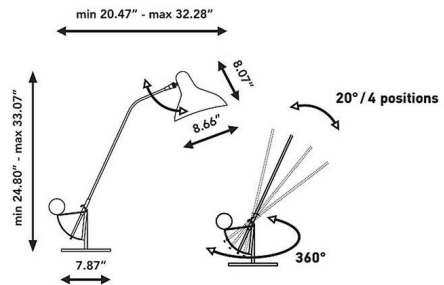

### Specifications

COLOR	Matte Black
BODY FINISH	Matte Black
WATTAGE	11W
DIMMER	Included
DIMENSIONS	7.87"W x 24.8"H
BULB NOT INCLUDED	1 x B10/Candelabra (E12)/11W/120V LED
COUNTRY OF ORIGIN	China

### Technical Information

PRODUCT DIMENSIONS	Cord: 86"
--------------------	-----------

CLICK TO VIEW PRODUCT

Notes: