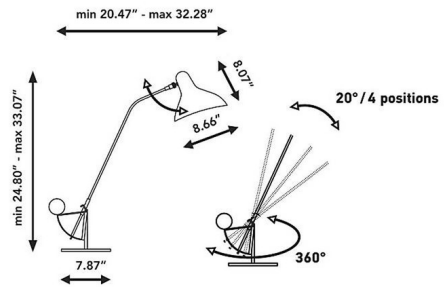

Specifications

| | |
|-------------------|---------------------------------------|
| COLOR | Matte Black |
| BODY FINISH | Matte Black |
| WATTAGE | 11W |
| DIMMER | Included |
| DIMENSIONS | 7.87"W x 24.8"H |
| BULB NOT INCLUDED | 1 x B10/Candelabra (E12)/11W/120V LED |
| COUNTRY OF ORIGIN | China |

Technical Information

| | |
|--------------------|-----------|
| PRODUCT DIMENSIONS | Cord: 86" |
|--------------------|-----------|

CLICK TO VIEW PRODUCT

Notes: