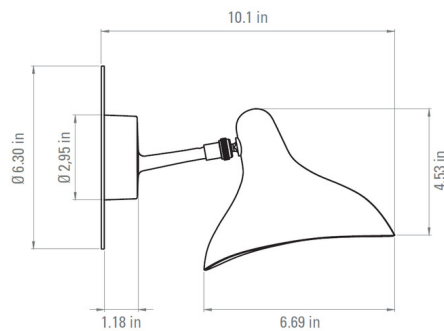

By DCW Editions

Description

The Mantis BS5 Mini Wall Sconce features a practical and whimsical style with a thin steel arm that can rotate 360 degrees allowing you to put the light where it is needed the most.

Complemented by an intentionally misshaped shade giving it a unique quality. 6.3 inch diameter junction box cover is included but not pictured.

Specifications

COLOR Matte Black
BODY FINISH Matte Black
WATTAGE 4.5W
DIMMER Not Dimmable
DIMENSIONS 6.69"W x 4.52"H x 10.03"D
INTEGRATED LED MODULE 1 x LED/4.5W/120V LED
COUNTRY OF ORIGIN China

Technical Information

PRODUCT DIMENSIONS Canopy: 6.3" Diameter
COLOR RENDERING 84 CRI
LAMP COLOR 2700K
LUMENS/WATT 70.67
LUMINOUS FLUX 318 lumens

Shown in matte black / matte black

CLICK TO VIEW PRODUCT

Notes: