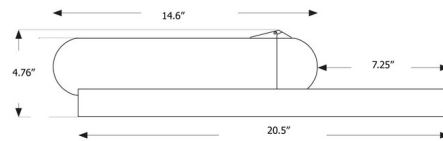

CLICK TO VIEW PRODUCT

Notes: