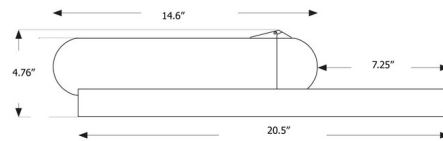

### Specifications

COLOR . . . . . White  
BODY FINISH . . . . . Black  
WATTAGE . . . . . 8W  
DIMMER . . . . . N/A  
DIMENSIONS . . . . . 20.5"W x 4.76"H  
INTEGRATED LED MODULE . . . . . 1 x LED/8W/120V LED  
COUNTRY OF ORIGIN . . . . . China

### Technical Information

PRODUCT DIMENSIONS . . . . . Cord: 59"  
LAMP COLOR . . . . . 2700K  
LUMENS/WATT . . . . . 100.00  
LUMINOUS FLUX . . . . . 800 lumens

Shown in black / white

CLICK TO VIEW PRODUCT