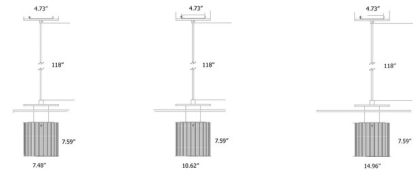

Shown in gold / gold mesh

Specifications

COLOR	Gold Mesh
BODY FINISH	Gold
WATTAGE	23W
DIMMER	Standard 120V
DIMENSIONS	7.48"W x 7.59"H
BULB NOT INCLUDED	1 x A19/Medium (E26)/23W/120V LED
COUNTRY OF ORIGIN	China