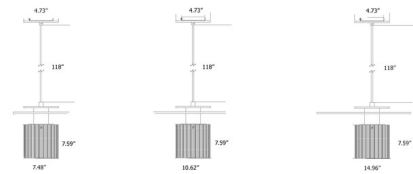

Shown in gold / gold mesh

Specifications

COLOR	Gold Mesh
BODY FINISH	Gold
WATTAGE	23W
DIMMER	Standard 120V
DIMENSIONS	7.48"W x 7.59"H
BULB NOT INCLUDED	1 x A19/Medium (E26)/23W/120V LED
COUNTRY OF ORIGIN	China