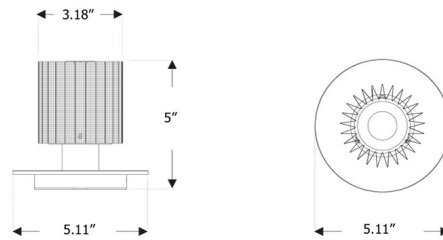

CLICK TO VIEW PRODUCT

Notes: