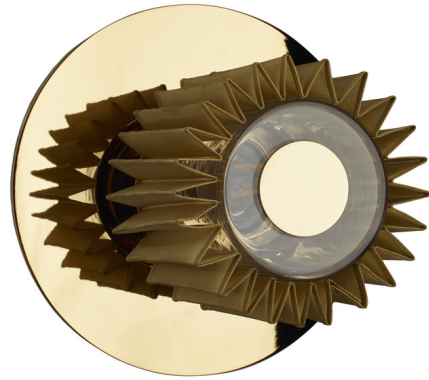

Lightology

lightology.com
866-954-4489
04-25-26

Project: _____

Company: _____

Location: _____ Fixture Type: _____

SPEC #: **DCW899503**

Approved On: _____ Approved By: _____

In The Sun Wall Sconce

By DCW Editions

Description

The In The Sun Wall Sconce pays tribute to the Sun King with it's colorful hues of Gold and Silver that play with the light, casting beautiful shadows across your space. Perfect alone or group together in various sizes and colors for a more dramatic effect. Wall Spacers, sold separately, allow for intriguing, overlapping installations.

Shown in gold / gold mesh

Specifications

COLOR	Gold Mesh
BODY FINISH	Gold
WATTAGE	23W
DIMMER	Standard 120V
DIMENSIONS	7.48"W x 7.48"H x 6.8"D
BULB NOT INCLUDED	1 x A19/Medium (E26)/23W/120V LED
COUNTRY OF ORIGIN	China