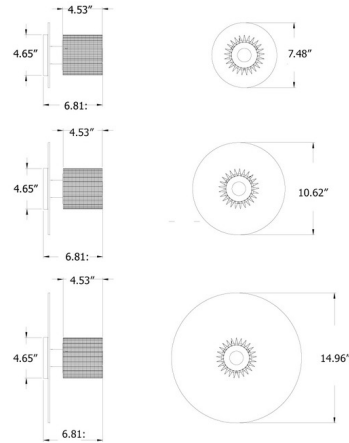

By DCW Editions

Description

The In The Sun Wall Sconce pays tribute to the Sun King with it's colorful hues of Gold and Silver that play with the light, casting beautiful shadows across your space. Perfect alone or group together in various sizes and colors for a more dramatic effect. Wall Spacers, sold separately, allow for intriguing, overlapping installations.

Shown in gold / gold mesh

Specifications

COLOR	Gold Mesh
BODY FINISH	Gold
WATTAGE	23W
DIMMER	Standard 120V
DIMENSIONS	7.48"W x 7.48"H x 6.8"D
BULB NOT INCLUDED	1 x A19/Medium (E26)/23W/120V LED
COUNTRY OF ORIGIN	China