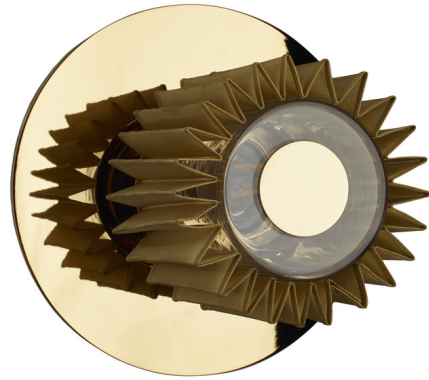

Lightology

lightology.com
866-954-4489
07-04-26

Project: _____

Company: _____

Location: _____ Fixture Type: _____

SPEC #: **DCW899503**

Approved On: _____ Approved By: _____

In The Sun Wall Sconce

By DCW Editions

Description

The In The Sun Wall Sconce pays tribute to the Sun King with it's colorful hues of Gold and Silver that play with the light, casting beautiful shadows across your space. Perfect alone or group together in various sizes and colors for a more dramatic effect. Wall Spacers, sold separately, allow for intriguing, overlapping installations.

Shown in gold / gold mesh

Specifications

COLOR	Gold Mesh
BODY FINISH	Gold
WATTAGE	23W
DIMMER	Standard 120V
DIMENSIONS	7.48"W x 7.48"H x 6.8"D
BULB NOT INCLUDED	1 x A19/Medium (E26)/23W/120V LED
COUNTRY OF ORIGIN	China