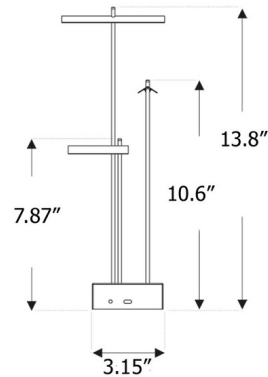

Shown in brushed bronze

CLICK TO VIEW PRODUCT

Notes: