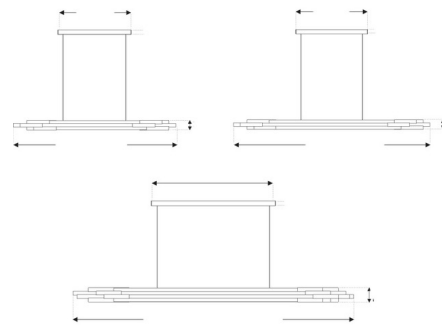

Specifications

COLOR Opal
BODY FINISH Brushed Brass
WATTAGE 17W
DIMMER Standard 120V
DIMENSIONS 51.18"L x 3.3"W x 3.03"H
INTEGRATED LED MODULE 1 x LED/17W/120V LED
COUNTRY OF ORIGIN China

Technical Information

PRODUCT DIMENSIONS Cable Length: 118"
LAMP LIFE 50000 hours
COLOR RENDERING 85 CRI
LAMP COLOR 2700K
LUMENS/WATT 100.00
LUMINOUS FLUX 1700 lumens

Shown in brushed brass / opal

CLICK TO VIEW PRODUCT

Notes: