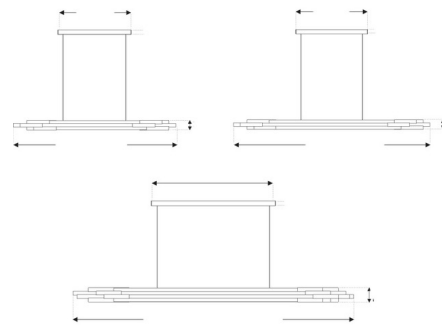

### Specifications

COLOR . . . . . Opal  
BODY FINISH . . . . . Brushed Brass  
WATTAGE . . . . . 17W  
DIMMER . . . . . Standard 120V  
DIMENSIONS . . . . . 51.18"L x 3.3"W x 3.03"H  
INTEGRATED LED MODULE . . . . . 1 x LED/17W/120V LED  
COUNTRY OF ORIGIN . . . . . China

### Technical Information

PRODUCT DIMENSIONS . . . . . Cable Length: 118"  
LAMP LIFE . . . . . 50000 hours  
COLOR RENDERING . . . . . 85 CRI  
LAMP COLOR . . . . . 2700K  
LUMENS/WATT . . . . . 100.00  
LUMINOUS FLUX . . . . . 1700 lumens