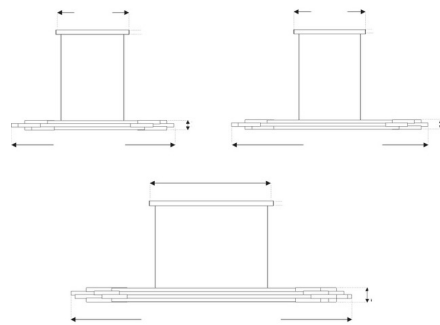

Specifications

COLOR Opal
BODY FINISH Brushed Brass
WATTAGE 17W
DIMMER Standard 120V
DIMENSIONS 51.18"L x 3.3"W x 3.03"H
INTEGRATED LED MODULE 1 x LED/17W/120V LED
COUNTRY OF ORIGIN China

Technical Information

PRODUCT DIMENSIONS Cable Length: 118"
LAMP LIFE 50000 hours
COLOR RENDERING 85 CRI
LAMP COLOR 2700K
LUMENS/WATT 100.00
LUMINOUS FLUX 1700 lumens

Shown in brushed brass / opal

CLICK TO VIEW PRODUCT

Notes: