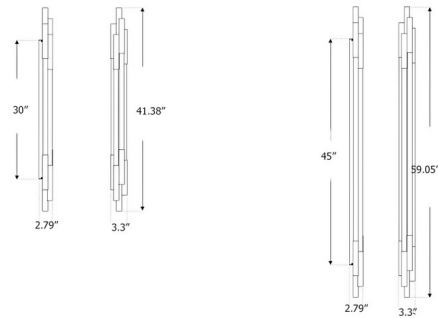

Specifications

COLOR	Opal
BODY FINISH	Brushed Brass
WATTAGE	12W
DIMMER	Standard 120V
DIMENSIONS	3.3"W x 41.38"H x 2.79"D
INTEGRATED LED MODULE	1 x LED/12W/120V LED
COUNTRY OF ORIGIN	China

Technical Information

LAMP LIFE	50000 hours
COLOR RENDERING	85 CRI
LAMP COLOR	2700K
LUMENS/WATT	100.00
LUMINOUS FLUX	1200 lumens

Shown in brushed brass / opal

CLICK TO VIEW PRODUCT

Notes: