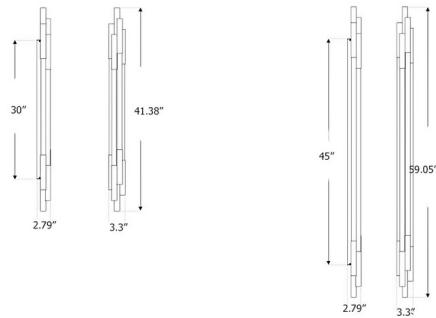

Specifications

COLOR	Opal
BODY FINISH	Brushed Brass
WATTAGE	12W
DIMMER	Standard 120V
DIMENSIONS	3.3"W x 41.38"H x 2.79"D
INTEGRATED LED MODULE	1 x LED/12W/120V LED
COUNTRY OF ORIGIN	China

Technical Information

LAMP LIFE	50000 hours
COLOR RENDERING	85 CRI
LAMP COLOR	2700K
LUMENS/WATT	100.00
LUMINOUS FLUX	1200 lumens

Shown in brushed brass / opal

CLICK TO VIEW PRODUCT

Notes: