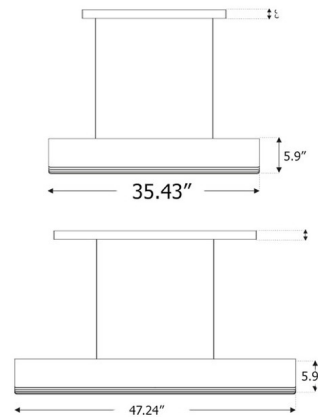

Shown in brushed gold