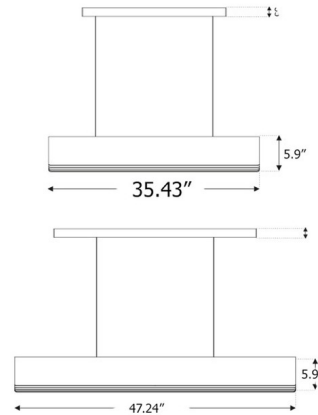

Shown in brushed gold