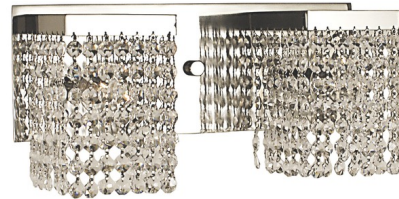

Lightology

lightology.com
866-954-4489
07-02-26

Project: _____

Company: _____

Location: _____ Fixture Type: _____

SPEC #: **FRG899789**

Approved On: _____ Approved By: _____

Gemini Square Bathroom Vanity Light By Framburg

Description

The Gemini Square Bathroom Vanity Light will add a touch of glamour to your space. Features 30% leaded Austrian Clear Crystals with a Polished Silver finish. Choose from two, three or four light option. UL/CUL listed. Suitable for damp locations. Made in the USA.

Shown in polished silver / crystal

Specifications

COLOR	Crystal
BODY FINISH	Polished Silver
WATTAGE	120W
DIMMER	Standard 120V
DIMENSIONS	14.5"W x 7"H x 6"D
BULB NOT INCLUDED	2 x G16.5/Candelabra (E12)/60W/120V Incandescent
OTHER BULB OPTIONS	2 x G16.5/Candelabra (E12)/120V LED
COUNTRY OF ORIGIN	United States