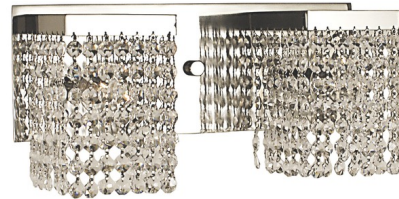

## Gemini Square Bathroom Vanity Light By Framburg

### Description

The Gemini Square Bathroom Vanity Light will add a touch of glamour to your space. Features 30% leaded Austrian Clear Crystals with a Polished Silver finish. Choose from two, three or four light option. UL/CUL listed. Suitable for damp locations. Made in the USA.

Shown in polished silver / crystal

### Specifications

COLOR . . . . . Crystal  
BODY FINISH . . . . . Polished Silver  
WATTAGE . . . . . 120W  
DIMMER . . . . . Standard 120V  
DIMENSIONS . . . . . 14.5"W x 7"H x 6"D  
BULB NOT INCLUDED . . . . . 2 x G16.5/Candelabra (E12)/60W/120V Incandescent  
OTHER BULB OPTIONS . . . . . 2 x G16.5/Candelabra (E12)/120V LED  
COUNTRY OF ORIGIN . . . . . United States