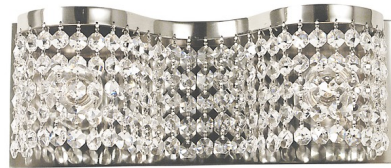

Lightology

lightology.com
866-954-4489
04-26-26

Project: _____

Company: _____

Location: _____ Fixture Type: _____

SPEC #: **FRG899826**

Approved On: _____ Approved By: _____

Princessa Curvy Bathroom Vanity Light By Framburg

Description

The Princessa Curvy Bathroom Vanity Light is a glamorous fixture that can be used in a wide variety of applications. Featuring Polished Silver or Siera Bronze curvy hardware with strands of Crystals, that shade the bulbs. The combination of materials will create a shimmering and reflective pattern. Choose from two or three light option. UL/CUL listed. Suitable for damp locations. Made in the USA.

Shown in polished silver / crystal

Specifications

COLOR	Crystal
BODY FINISH	Polished Silver
WATTAGE	120W
DIMMER	Standard 120V
DIMENSIONS	13"W x 5"H x 5"D
BULB NOT INCLUDED	2 x G16.5/Candelabra (E12)/60W/120V Incandescent
OTHER BULB OPTIONS	2 x G16.5/Candelabra (E12)/120V LED
COUNTRY OF ORIGIN	United States