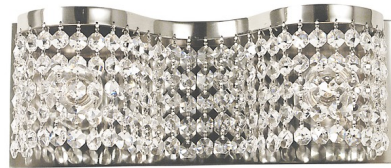

Lightology

lightology.com
866-954-4489
07-02-26

Project: _____

Company: _____

Location: _____ Fixture Type: _____

SPEC #: **FRG899826**

Approved On: _____ Approved By: _____

Princessa Curvy Bathroom Vanity Light By Framburg

Description

The Princessa Curvy Bathroom Vanity Light is a glamorous fixture that can be used in a wide variety of applications. Featuring Polished Silver or Siera Bronze curvy hardware with strands of Crystals, that shade the bulbs. The combination of materials will create a shimmering and reflective pattern. Choose from two or three light option. UL/CUL listed. Suitable for damp locations. Made in the USA.

Shown in polished silver / crystal

Specifications

COLOR Crystal
BODY FINISH Polished Silver
WATTAGE 120W
DIMMER Standard 120V
DIMENSIONS 13"W x 5"H x 5"D
BULB NOT INCLUDED 2 x G16.5/Candelabra (E12)/60W/120V Incandescent
OTHER BULB OPTIONS 2 x G16.5/Candelabra (E12)/120V LED
COUNTRY OF ORIGIN United States