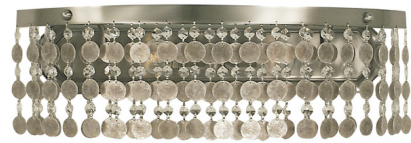

Lightology

lightology.com
866-954-4489
04-25-26

Project: _____

Company: _____

Location: _____ Fixture Type: _____

SPEC #: **FRG900447**

Approved On: _____ Approved By: _____

Naomi Long Wall Sconce By Framburg

Description

The Naomi Long Wall Sconce's transitional design glimmers with allure. From the frame, a collection of circular shapes and crystals drape to give the Naomi a wonderful luster. Place this fixture in the dining room, in the kitchen, or anyplace where an extra touch of glam is needed. Finished in Mahogany Bronze or Brushed Nickel. UL listed.

Shown in brushed nickel

Specifications

COLOR	N/A
BODY FINISH	Brushed Nickel
WATTAGE	30W
DIMMER	Standard 120V
DIMENSIONS	23"W x 7"H x 7"D
BULB NOT INCLUDED	2 x A19/Medium (E26)/15W/120V LED
OTHER BULB OPTIONS	2 x A19/Medium (E26)/120V LED