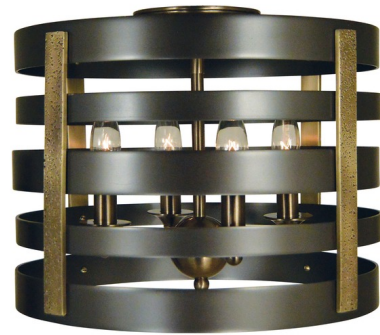

## Pastoral Semi Flush Ceiling Light By Framburg

### Description

The Pastoral Semi Flush Ceiling Light is a bold use of cut metalwork that lends a chic industrial vibe to this fixture. The versatile style makes it a good choice for modern, farmhouse or industrial surroundings. Features a Mahogany Bronze finish with Antique Brass accents. Choose from four or five light option. UL/CUL listed. Made in the USA.

Shown in mahogany bronze / antique brass

### Specifications

COLOR . . . . . N/A  
BODY FINISH . . . . . Mahogany Bronze / Antique Brass  
WATTAGE . . . . . 20W  
DIMMER . . . . . Standard 120V  
DIMENSIONS . . . . . 14"W x 12"H  
BULB NOT INCLUDED . . . . . 4 x B11/Candelabra (E12)/5W/120V LED  
OTHER BULB OPTIONS . . . . . 4 x B10/Candelabra (E12)/120V LED  
4 x B10/Candelabra (E12)/60W/120V Incandescent  
COUNTRY OF ORIGIN . . . . . United States