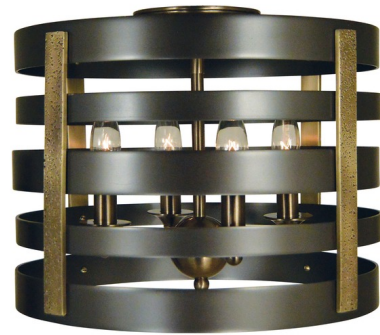

Lightology

lightology.com
866-954-4489
07-08-26

Project: _____

Company: _____

Location: _____ Fixture Type: _____

SPEC #: **FRG901145**

Approved On: _____ Approved By: _____

Pastoral Semi Flush Ceiling Light By Framburg

Description

The Pastoral Semi Flush Ceiling Light is a bold use of cut metalwork that lends a chic industrial vibe to this fixture. The versatile style makes it a good choice for modern, farmhouse or industrial surroundings. Features a Mahogany Bronze finish with Antique Brass accents. Choose from four or five light option. UL/CUL listed. Made in the USA.

Shown in mahogany bronze / antique brass

Specifications

COLOR N/A
BODY FINISH Mahogany Bronze / Antique Brass
WATTAGE 20W
DIMMER Standard 120V
DIMENSIONS 14"W x 12"H
BULB NOT INCLUDED 4 x B11/Candelabra (E12)/5W/120V LED
OTHER BULB OPTIONS 4 x B10/Candelabra (E12)/120V LED
4 x B10/Candelabra (E12)/60W/120V Incandescent
COUNTRY OF ORIGIN United States

Technical Information

PRODUCT DIMENSIONS Canopy: 5" Diameter

CLICK TO VIEW PRODUCT

Notes: