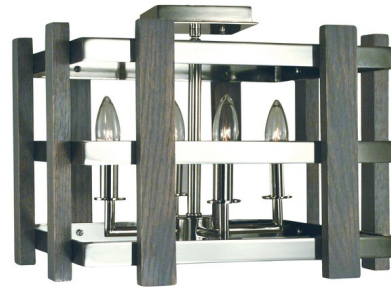

Lightology

lightology.com
866-954-4489
05-16-26

Project: _____

Company: _____

Location: _____ Fixture Type: _____

SPEC #: **FRC901162**

Approved On: _____ Approved By: _____

Arcadia Semi Flush Ceiling Light By Framburg

Description

The Arcadia Semi Flush Ceiling Light brings a farmhouse, coastal spin to a contemporary style by mixing simple clean Polished Nickel with Weathered Gray wood accents. Ideal fixture for entryways, kitchens, bedrooms or hallways. UL/CUL listed. Made in the USA.

Shown in polished nickel / weathered gray

Specifications

COLOR	Weathered Gray
BODY FINISH	Polished Nickel
WATTAGE	20W
DIMMER	Standard 120V
DIMENSIONS	14"W x 13"H
BULB NOT INCLUDED	4 x B11/Candelabra (E12)/5W/120V LED
OTHER BULB OPTIONS	4 x B10/Candelabra (E12)/120V LED 4 x B10/Candelabra (E12)/60W/120V Incandescent
COUNTRY OF ORIGIN	United States

Technical Information

PRODUCT DIMENSIONS	Canopy: 5" Square
--------------------	-------------------

CLICK TO VIEW PRODUCT

Notes: