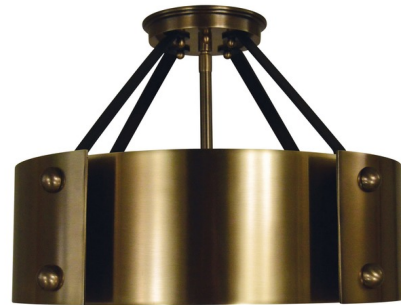

## Lasalle Semi Flush Ceiling Light By Framburg

### Description

The Lasalle Semi Flush Ceiling Light is a bold use of cut metalwork and bulky bolts that lends a chic industrial vibe to this fixture. The versatile style makes it a good choice for modern, farmhouse or industrial surroundings. Features an Antique Brass finish with Matte Black accents. Choose from six or eight light option. UL/CUL listed. Made in the USA.

Shown in antique brass / matte black

### Specifications

COLOR . . . . . Matte Black  
BODY FINISH . . . . . Antique Brass  
WATTAGE . . . . . 360W  
DIMMER . . . . . Standard 120V  
DIMENSIONS . . . . . 15"W x 11"H  
BULB NOT INCLUDED . . . . . 6 x G16.5/Candelabra (E12)/60W/120V Incandescent  
OTHER BULB OPTIONS . . . . . 6 x G16.5/Candelabra (E12)/120V LED  
COUNTRY OF ORIGIN . . . . . United States