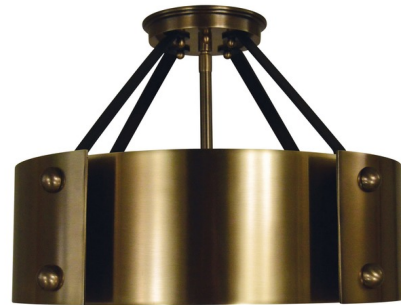

Lightology

lightology.com
866-954-4489
05-18-26

Project: _____

Company: _____

Location: _____ Fixture Type: _____

SPEC #: **FRG901172**

Approved On: _____ Approved By: _____

Lasalle Semi Flush Ceiling Light By Framburg

Description

The Lasalle Semi Flush Ceiling Light is a bold use of cut metalwork and bulky bolts that lends a chic industrial vibe to this fixture. The versatile style makes it a good choice for modern, farmhouse or industrial surroundings. Features an Antique Brass finish with Matte Black accents. Choose from six or eight light option. UL/CUL listed. Made in the USA.

Shown in antique brass / matte black

Specifications

COLOR Matte Black
BODY FINISH Antique Brass
WATTAGE 360W
DIMMER Standard 120V
DIMENSIONS 15"W x 11"H
BULB NOT INCLUDED 6 x G16.5/Candelabra (E12)/60W/120V Incandescent
OTHER BULB OPTIONS 6 x G16.5/Candelabra (E12)/120V LED
COUNTRY OF ORIGIN United States

Technical Information

PRODUCT DIMENSIONS Canopy: 5" Diameter

CLICK TO VIEW PRODUCT

Notes: