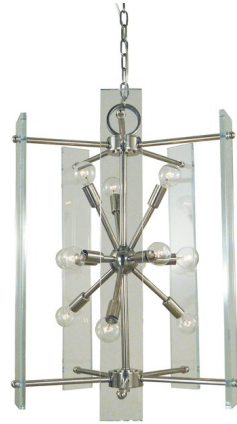

## Metrocraft Chandelier By Framburg

### Description

The Metrocraft Chandelier has a clean lines, a modern style and a light and airy feel. Long strips of Clear glass are attached by metal spokes that surround the chandelier. The reflective Polished Nickel finish adds to the beautiful design. Add the bulbs of your choice to create a look and lighting effect that works for your space. Canopy 5.38 inch diameter. UL listed. Made in the USA.

Shown in polished nickel / clear

### Specifications

COLOR	Clear
BODY FINISH	Polished Nickel
WATTAGE	55W
DIMMER	Standard 120V
DIMENSIONS	18"W x 26"H
BULB NOT INCLUDED	11 x B11/Candelabra (E12)/5W/120V LED
OTHER BULB OPTIONS	11 x B10/Candelabra (E12)/120V LED 11 x B10/Candelabra (E12)/60W/120V Incandescent
COUNTRY OF ORIGIN	United States