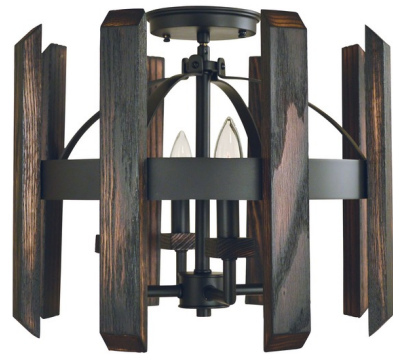

Lightology

lightology.com
866-954-4489
04-28-26

Project: _____

Company: _____

Location: _____ Fixture Type: _____

SPEC #: **FRG901201**

Approved On: _____ Approved By: _____

Modern Farmhouse 2 Semi Flush Ceiling Light By Framburg

Description

The Modern Farmhouse 2 Semi Flush Ceiling exudes rustic charm with a warm, vintage and carefully crafted style. Features Dark Wood panels with Matte Black finished metal hardware. Canopy: 5 inch diameter. UL listed. Made in the USA.

Shown in matte black / dark wood

Specifications

COLOR	Dark Wood
BODY FINISH	Matte Black
WATTAGE	20W
DIMMER	Standard 120V
DIMENSIONS	15"W x 13"H
BULB NOT INCLUDED	4 x B11/Candelabra (E12)/5W/120V LED
OTHER BULB OPTIONS	4 x B10/Candelabra (E12)/120V LED 4 x B10/Candelabra (E12)/60W/120V Incandescent
COUNTRY OF ORIGIN	United States