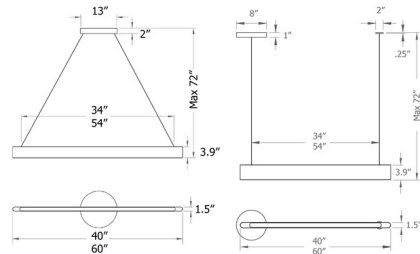

CLICK TO VIEW PRODUCT

Notes: