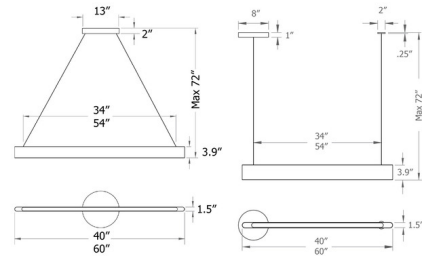

By Matthew McCormick

Description

The Line Light Pendant are precision CNC milled and hand-finished to a fine plainness. Showcasing the wood's natural grain with a thoughtful consideration to proportion make this fixture at home as both a stand alone pendant or arranged in any combination of compositions. Dimmable via Triac dimming.

Shown in white / drift white oak

Specifications

COLOR Drift White Oak
BODY FINISH White
WATTAGE 13W
DIMMER Dimmable
DIMENSIONS 40"L x 1.5"W x 3.9"H
INTEGRATED LED MODULE 1 x LED/13W/120V LED

Technical Information

PRODUCT DIMENSIONS Canopy: 13" diameter
COLOR RENDERING 91 CRI
LAMP COLOR 2700K
LUMENS/WATT 40.77
LUMINOUS FLUX 530 lumens

CLICK TO VIEW PRODUCT

Notes: