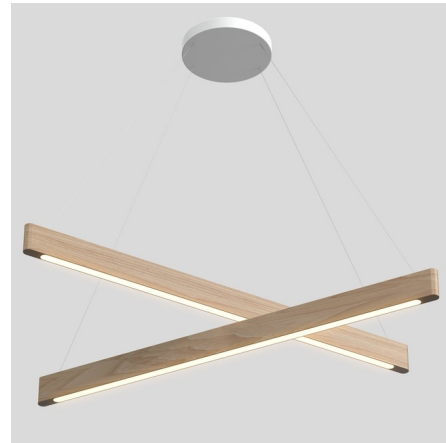

## Line Light Duo Cross Pendant

By Matthew McCormick

### Description

The Line Light Duo Cross Pendant are precision CNC milled and hand-finished to a fine plainness. Showcasing the wood's natural grain with a thoughtful consideration to proportion. Dimmable via Triac dimming.

Shown in white / drift white oak

### Specifications

COLOR . . . . . Drift White Oak  
BODY FINISH . . . . . White  
WATTAGE . . . . . 42W  
DIMMER . . . . . Dimmable  
DIMENSIONS . . . . . 60"L x 52"W x 3.9"H  
INTEGRATED LED MODULE . . . . . 2 x LED/21W/120V LED