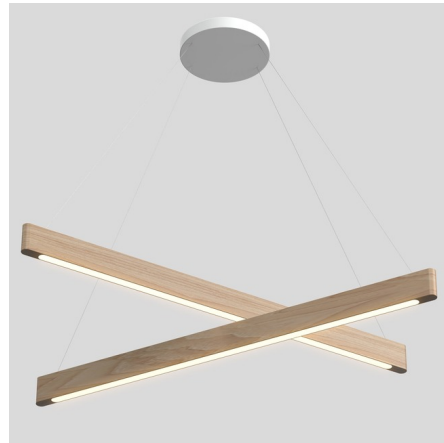

By Matthew McCormick

Description

The Line Light Duo Cross Pendant are precision CNC milled and hand-finished to a fine plainness. Showcasing the wood's natural grain with a thoughtful consideration to proportion. Dimmable via Triac dimming.

Specifications

COLOR Drift White Oak
BODY FINISH White
WATTAGE 42W
DIMMER Dimmable
DIMENSIONS 60"L x 52"W x 3.9"H
INTEGRATED LED MODULE 2 x LED/21W/120V LED

Technical Information

PRODUCT DIMENSIONS Canopy: 13" diameter
COLOR RENDERING 91 CRI
LAMP COLOR 2700K
LUMENS/WATT 80.00
LUMINOUS FLUX 1680 lumens

Shown in white / drift white oak

CLICK TO VIEW PRODUCT

Notes: