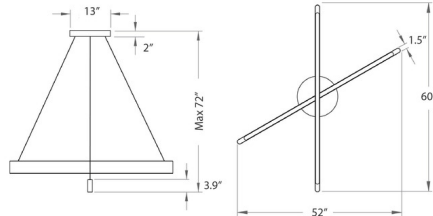

CLICK TO VIEW PRODUCT

Notes: