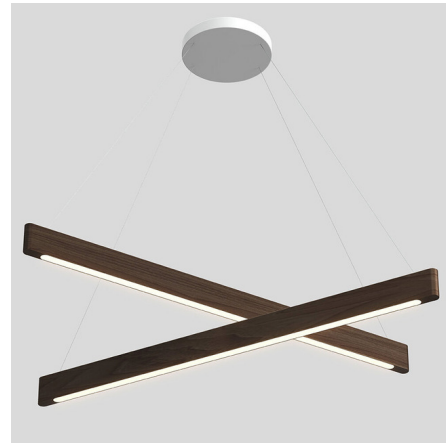

## Line Light Duo Cross Pendant

By Matthew McCormick

### Description

The Line Light Duo Cross Pendant are precision CNC milled and hand-finished to a fine plainness. Showcasing the wood's natural grain with a thoughtful consideration to proportion. Dimmable via Triac dimming.

Shown in white / black walnut

### Specifications

COLOR . . . . . Black Walnut  
BODY FINISH . . . . . White  
WATTAGE . . . . . 42W  
DIMMER . . . . . Dimmable  
DIMENSIONS . . . . . 60"L x 52"W x 3.9"H  
INTEGRATED LED MODULE . . . . . 2 x LED/21W/120V LED