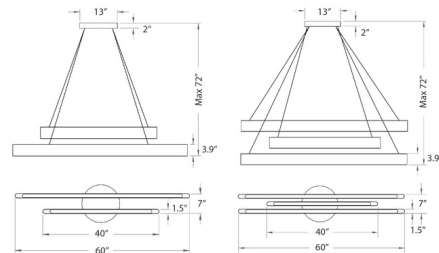

By Matthew McCormick

Description

The Line Light Parallel Pendant features multiple linear panels that are precision CNC milled and hand-finished to a fine plainness. Showcasing the wood's natural grain with a thoughtful consideration to proportion make this fixture at home as both a stand alone pendant or arranged in any combination of compositions. Dimmable via Triac dimming.

Shown in white / drift white oak

Specifications

COLOR Drift White Oak
BODY FINISH White
WATTAGE 33W
DIMMER Dimmable
DIMENSIONS 60"L x 7"W x 3.9"H
INTEGRATED LED MODULE 2 x LED/16.5W/120V LED

Technical Information

PRODUCT DIMENSIONS Cable Lengths: 72"
COLOR RENDERING 91 CRI
LAMP COLOR 2700K
LUMENS/WATT 83.03
LUMINOUS FLUX 1370 lumens

CLICK TO VIEW PRODUCT

Notes: