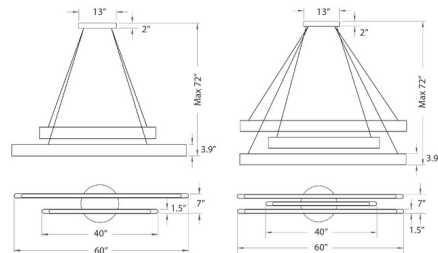

CLICK TO VIEW PRODUCT

Notes: