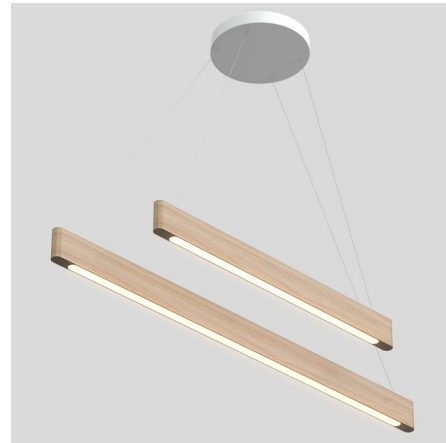

By Matthew McCormick

Description

The Line Light Parallel Pendant features multiple linear panels that are precision CNC milled and hand-finished to a fine plainness. Showcasing the wood's natural grain with a thoughtful consideration to proportion make this fixture at home as both a stand alone pendant or arranged in any combination of compositions. Dimmable via Triac dimming.

Shown in white / drift white oak

Specifications

COLOR Drift White Oak
BODY FINISH White
WATTAGE 33W
DIMMER Dimmable
DIMENSIONS 60"L x 7"W x 3.9"H
INTEGRATED LED MODULE 2 x LED/16.5W/120V LED

Technical Information