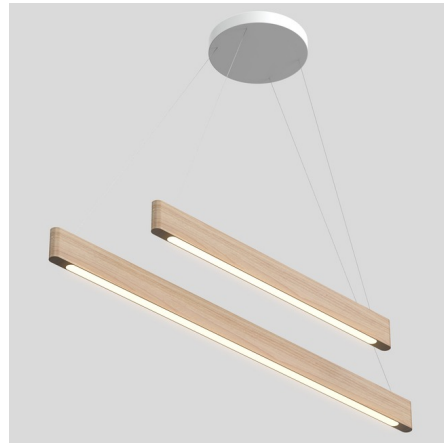

By Matthew McCormick

Description

The Line Light Parallel Pendant features multiple linear panels that are precision CNC milled and hand-finished to a fine plainness. Showcasing the wood's natural grain with a thoughtful consideration to proportion make this fixture at home as both a stand alone pendant or arranged in any combination of compositions. Dimmable via Triac dimming.

Specifications

COLOR Drift White Oak
BODY FINISH White
WATTAGE 33W
DIMMER Dimmable
DIMENSIONS 60"L x 7"W x 3.9"H
INTEGRATED LED MODULE 2 x LED/16.5W/120V LED

Technical Information

PRODUCT DIMENSIONS Cable Lengths: 72"
COLOR RENDERING 91 CRI
LAMP COLOR 2700K
LUMENS/WATT 83.03
LUMINOUS FLUX 1370 lumens

Shown in white / drift white oak

CLICK TO VIEW PRODUCT

Notes: