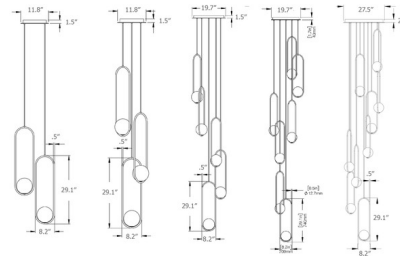

### Description

The Mila 7 Multi Light Pendant was realized through the marriage of hand-blown glass and the soft geometry of a bent metal form. The glow of a pearl-like sphere is coddled in perfect harmony within an elongated loop.

### Specifications

COLOR . . . . . Brushed Brass  
 BODY FINISH . . . . . White Canopy  
 WATTAGE . . . . . 6W  
 DIMMER . . . . . Universal  
 DIMENSIONS . . . . . 11.8"W x 29.1"H  
 INTEGRATED LED MODULE . . . . . 2 x LED/3W/120V LED

### Technical Information

PRODUCT DIMENSIONS . . . . . Canopy: 11.8" diameter  
 COLOR RENDERING . . . . . 90 CRI  
 LAMP COLOR . . . . . 2700K  
 LUMENS/WATT . . . . . 213.33  
 LUMINOUS FLUX . . . . . 640 lumens