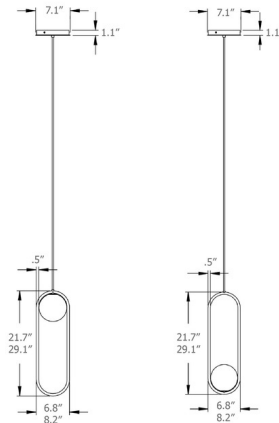

Lightology

lightology.com
866-954-4489
05-24-26

Project: _____

Company: _____

Location: _____ Fixture Type: _____

SPEC #: **MMK901610**

Approved On: _____ Approved By: _____

Mila Pendant

By Matthew McCormick

Description

The Mila Pendant was realized through the marriage of hand blown glass and the soft geometry of a bent metal form. The glow of a pearl-like sphere is coddled in perfect harmony within an elongated loop.

Specifications

COLOR . . . . . Silk Black
BODY FINISH . . . . . White Canopy
WATTAGE 3W
DIMMER . . . . . Universal
DIMENSIONS . . . . . 6.8"W x 21.7"H
INTEGRATED LED MODULE . . . . . 1 x LED/3W/120V LED

Technical Information

COLOR RENDERING . . . . . 90 CRI
LAMP COLOR 2700K
LUMENS/WATT 106.67
LUMINOUS FLUX . . . . . 320 lumens

Notes:

CLICK TO VIEW PRODUCT