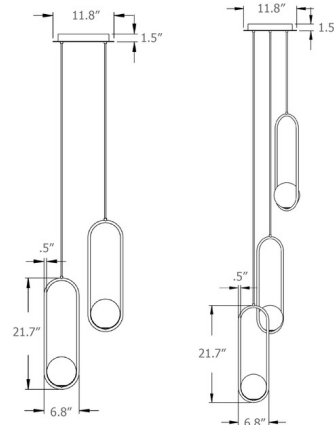

By Matthew McCormick

Description

The Mila 5 Multi Light Pendant was realized through the marriage of hand-blown glass and the soft geometry of a bent metal form. The glow of a pearl-like sphere is coddled in perfect harmony within an elongated loop.

Specifications

COLOR Brushed Brass
BODY FINISH White Canopy
WATTAGE 6W
DIMMER Universal
DIMENSIONS 11.8"W x 21.7"H
INTEGRATED LED MODULE 2 x LED/3W/120V LED

Technical Information

PRODUCT DIMENSIONS Canopy: 11.8" diameter
COLOR RENDERING 90 CRI
LAMP COLOR 3000K
LUMENS/WATT 213.33
LUMINOUS FLUX 640 lumens

Shown in white canopy / brushed brass

CLICK TO VIEW PRODUCT

Notes: