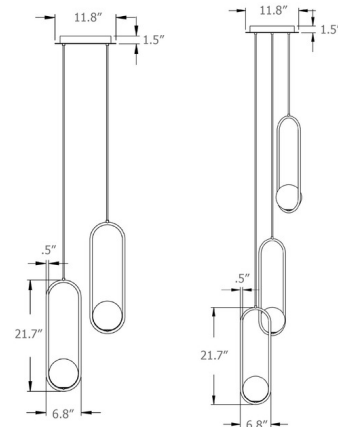

By Matthew McCormick

Description

The Mila 5 Multi Light Pendant was realized through the marriage of hand-blown glass and the soft geometry of a bent metal form. The glow of a pearl-like sphere is coddled in perfect harmony within an elongated loop.

Shown in white canopy / brushed brass

Specifications

COLOR Brushed Brass
BODY FINISH White Canopy
WATTAGE 6W
DIMMER Universal
DIMENSIONS 11.8"W x 21.7"H
INTEGRATED LED MODULE 2 x LED/3W/120V LED

Technical Information

PRODUCT DIMENSIONS Canopy: 11.8" diameter
COLOR RENDERING 90 CRI
LAMP COLOR 3000K
LUMENS/WATT 213.33
LUMINOUS FLUX 640 lumens

CLICK TO VIEW PRODUCT

Notes: