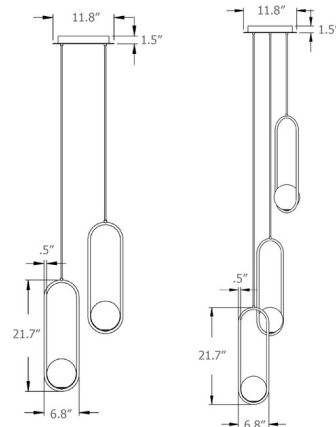

### Description

The Mila 5 Multi Light Pendant was realized through the marriage of hand-blown glass and the soft geometry of a bent metal form. The glow of a pearl-like sphere is coddled in perfect harmony within an elongated loop.

### Specifications

COLOR . . . . . Brushed Brass  
BODY FINISH . . . . . White Canopy  
WATTAGE . . . . . 6W  
DIMMER . . . . . Universal  
DIMENSIONS . . . . . 11.8"W x 21.7"H  
INTEGRATED LED MODULE . . . . . 2 x LED/3W/120V LED

### Technical Information

PRODUCT DIMENSIONS . . . . . Canopy: 11.8" diameter  
COLOR RENDERING . . . . . 90 CRI  
LAMP COLOR . . . . . 3000K  
LUMENS/WATT . . . . . 213.33  
LUMINOUS FLUX . . . . . 640 lumens

Shown in white canopy / brushed brass

CLICK TO VIEW PRODUCT

Notes: