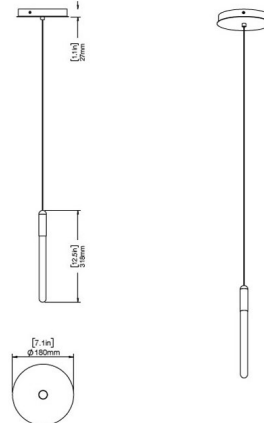

CLICK TO VIEW PRODUCT

Notes: