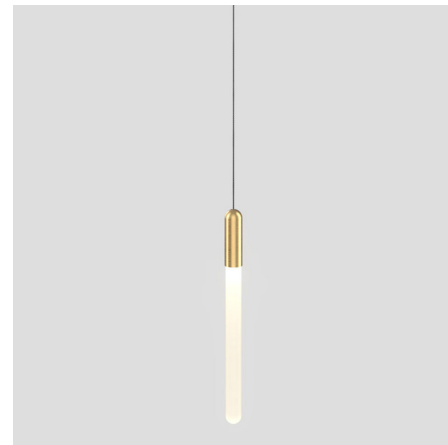

Lightology

lightology.com
866-954-4489
05-31-26

Project: _____

Company: _____

Location: _____ Fixture Type: _____

SPEC #: **MMK901677**

Approved On: _____ Approved By: _____

Cascadia Pendant

By Matthew McCormick

Description

The Cascadia Pendant pays homage to nature and its effortless beauty. This pendant takes its name from the Canadian Cascades' white-capped mountain range and organic flow of waterways. The distinctive slender shape and soft gradation of the Opaline glow from the hand blown glass tubing hides the technical precision through an aesthetic of simplicity and a pureness in design. Whether hanging as a delicate fixture over a bedside table, over a dining table or cascading several down a grand stairwell, Cascadia translates into a look that is both contemporary and timeless.

Specifications

COLOR Brushed Brass
BODY FINISH White Canopy
WATTAGE 3W
DIMMER Universal
DIMENSIONS 1.1"W x 12.6"H
INTEGRATED LED MODULE 1 x LED/3W/120V LED

Technical Information

PRODUCT DIMENSIONS Cable Length: 118"
LAMP COLOR 2700K
LUMENS/WATT 106.67
LUMINOUS FLUX 320 lumens

Shown in white canopy / brushed brass

CLICK TO VIEW PRODUCT

Notes: