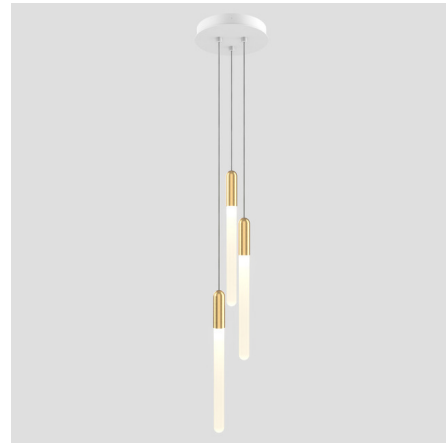

## Cascadia Round Multi Light Pendant By Matthew McCormick

### Description

The Cascadia Multi Light Pendant pays homage to nature and its effortless beauty. It features a distinctive slender shape and soft gradation of the Opaline glow from the hand blown glass tubing. Whether hanging over a dining table or cascading several down a grand stairwell, Cascadia translates into a look that is both contemporary and timeless.

Shown in white canopy / brushed brass

### Specifications

COLOR	Brushed Brass
BODY FINISH	White Canopy
WATTAGE	9W
DIMMER	Universal
DIMENSIONS	7.1"W x 12.5"H
INTEGRATED LED MODULE	3 x LED/3W/120V LED