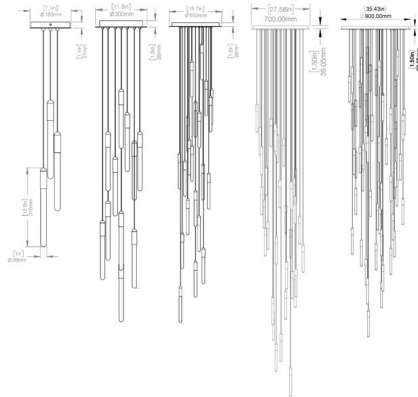

## Cascadia Round Multi Light Pendant By Matthew McCormick

### Description

The Cascadia Multi Light Pendant pays homage to nature and its effortless beauty. It features a distinctive slender shape and soft gradation of the Opaline glow from the hand blown glass tubing. Whether hanging over a dining table or cascading several down a grand stairwell, Cascadia translates into a look that is both contemporary and timeless.

### Specifications

COLOR	Brushed Brass
BODY FINISH	White Canopy
WATTAGE	9W
DIMMER	Universal
DIMENSIONS	7.1"W x 12.5"H
INTEGRATED LED MODULE	3 x LED/3W/120V LED

### Technical Information

PRODUCT DIMENSIONS	Canopy: 7.1" diameter
COLOR RENDERING	90 CRI
LAMP COLOR	2700K
LUMENS/WATT	320.00
LUMINOUS FLUX	960 lumens

CLICK TO VIEW PRODUCT

Notes: