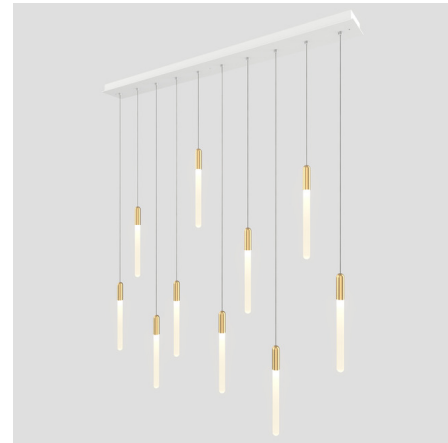

## Cascadia Linear Pendant By Matthew McCormick

### Description

The Cascadia Linear Pendant pays homage to nature and its effortless beauty. This pendant takes its name from the Canadian Cascades' white-capped mountain range and organic flow of waterways. The distinctive slender shape and soft gradation of the Opaline glow from the hand blown glass tubing hides the technical precision through an aesthetic of simplicity and a pureness in design. Whether hanging over a kitchen island, over a dining table or over a work station, Cascadia translates into a look that is both contemporary and timeless.

### Specifications

COLOR . . . . . Brushed Brass  
 BODY FINISH . . . . . White Canopy  
 WATTAGE . . . . . 30W  
 DIMMER . . . . . Universal  
 DIMENSIONS . . . . . 49.2"L x 4.9"W x 12.5"H  
 INTEGRATED LED MODULE . . . . . 10 x LED/3W/120V LED

Shown in white canopy / brushed brass

CLICK TO VIEW PRODUCT

Notes: