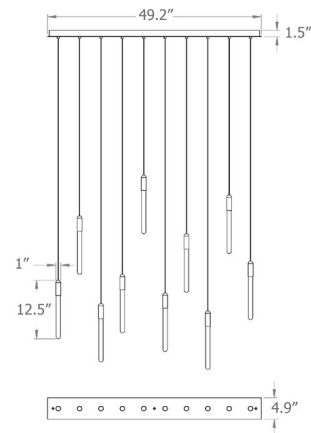

CLICK TO VIEW PRODUCT

Notes: