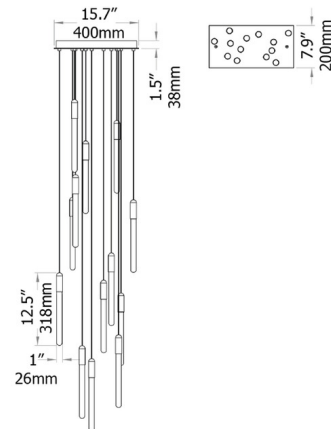

Lightology

lightology.com
866-954-4489
06-18-25

Project: _____

Company: _____

Location: _____ Fixture Type: _____

SPEC #: **MMK901705**

Approved On: _____ Approved By: _____

Cascadia Rectangular Multi Light Pendant By Matthew McCormick

Description

The Cascadia Multi Light Pendant pays homage to nature and its effortless beauty. It features a distinctive slender shape and soft gradation of the Opaline glow from the hand-blown glass tubing. Whether hanging over a dining table or cascading several down a grand stairwell, Cascadia translates into a look that is both contemporary and timeless.

Shown in white canopy / brushed blackened brass

Specifications

COLOR Brushed Blackened Brass
BODY FINISH White Canopy
WATTAGE 39W
DIMMER Universal
DIMENSIONS 15.7"L x 7.9"W x 12.5"H
INTEGRATED LED MODULE 13 x LED/3W/120V LED

Technical Information

PRODUCT DIMENSIONS Canopy: 15.7"L x 7.9"W
COLOR RENDERING 90 CRI
LAMP COLOR 2700K
LUMENS/WATT 1,386.67
LUMINOUS FLUX 4160 lumens

CLICK TO VIEW PRODUCT

Notes: