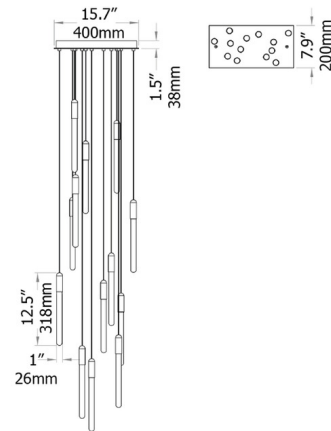

Lightology

lightology.com
866-954-4489
07-06-26

Project: _____
Company: _____
Location: _____ Fixture Type: _____
SPEC #: **MMK901705**
Approved On: _____ Approved By: _____

Cascadia Rectangular Multi Light Pendant By Matthew McCormick

Description

The Cascadia Multi Light Pendant pays homage to nature and its effortless beauty. It features a distinctive slender shape and soft gradation of the Opaline glow from the hand-blown glass tubing. Whether hanging over a dining table or cascading several down a grand stairwell, Cascadia translates into a look that is both contemporary and timeless.

Shown in white canopy / brushed blackened brass

Specifications

COLOR Brushed Blackened Brass
BODY FINISH White Canopy
WATTAGE 39W
DIMMER Universal
DIMENSIONS 15.7"L x 7.9"W x 12.5"H
INTEGRATED LED MODULE 13 x LED/3W/120V LED

Technical Information

PRODUCT DIMENSIONS Canopy: 15.7"L x 7.9"W
COLOR RENDERING 90 CRI
LAMP COLOR 2700K
LUMENS/WATT 1,386.67
LUMINOUS FLUX 4160 lumens

CLICK TO VIEW PRODUCT

Notes: