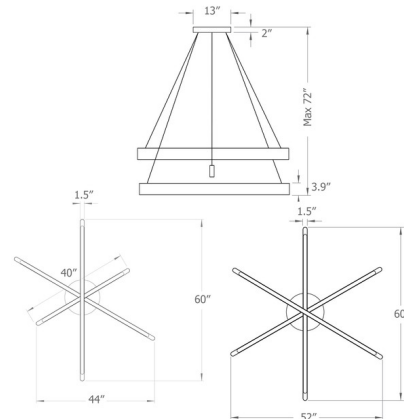

By Matthew McCormick

Description

The Line Light Trio Cross Pendant are precision CNC milled and hand-finished to a fine plainness. Showcasing the wood's natural grain with a thoughtful consideration to proportion. Dimmable via Triac dimming.

Shown in white / drift white oak

Specifications

COLOR Drift White Oak
BODY FINISH White
WATTAGE 54W
DIMMER Dimmable
DIMENSIONS 60"L x 44"W x 3.9"H
INTEGRATED LED MODULE 3 x LED/18W/120V LED

Technical Information

PRODUCT DIMENSIONS Canopy: 13" diameter
COLOR RENDERING 91 CRI
LAMP COLOR 2700K
LUMENS/WATT 122.78
LUMINOUS FLUX 2210 lumens

CLICK TO VIEW PRODUCT

Notes: