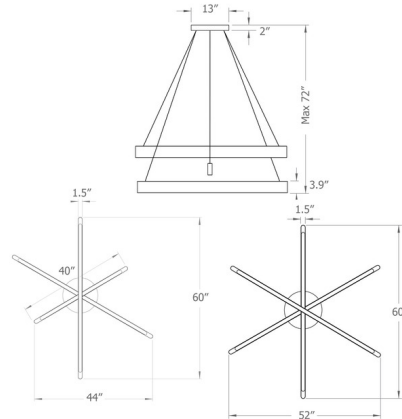

By Matthew McCormick

Description

The Line Light Trio Cross Pendant are precision CNC milled and hand-finished to a fine plainness. Showcasing the wood's natural grain with a thoughtful consideration to proportion. Dimmable via Triac dimming.

Shown in white / drift white oak

Specifications

COLOR Drift White Oak
BODY FINISH White
WATTAGE 54W
DIMMER Dimmable
DIMENSIONS 60"L x 44"W x 3.9"H
INTEGRATED LED MODULE 3 x LED/18W/120V LED

Technical Information

PRODUCT DIMENSIONS Canopy: 13" diameter
COLOR RENDERING 91 CRI
LAMP COLOR 2700K
LUMENS/WATT 122.78
LUMINOUS FLUX 2210 lumens

CLICK TO VIEW PRODUCT

Notes: