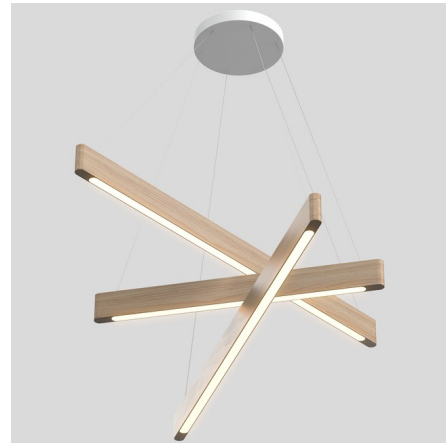

Lightology

lightology.com
866-954-4489
04-04-26

Project: _____

Company: _____

Location: _____ Fixture Type: _____

SPEC #: **MMK901706**

Approved On: _____ Approved By: _____

Line Light Trio Cross Pendant

By Matthew McCormick

Description

The Line Light Trio Cross Pendant are precision CNC milled and hand-finished to a fine plainness. Showcasing the wood's natural grain with a thoughtful consideration to proportion. Dimmable via Triac dimming.

Shown in white / drift white oak

Specifications

COLOR Drift White Oak
BODY FINISH White
WATTAGE 54W
DIMMER Dimmable
DIMENSIONS 60"L x 44"W x 3.9"H
INTEGRATED LED MODULE 3 x LED/18W/120V LED

Technical Information

PRODUCT DIMENSIONS Canopy: 13" diameter
COLOR RENDERING 91 CRI
LAMP COLOR 2700K
LUMENS/WATT 122.78
LUMINOUS FLUX 2210 lumens

CLICK TO VIEW PRODUCT

Notes: