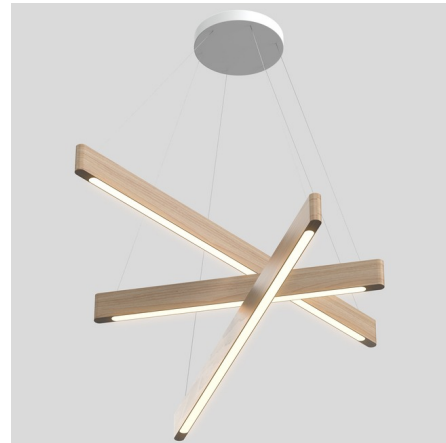

Lightology

lightology.com
866-954-4489
07-06-26

Project: _____
Company: _____
Location: _____ Fixture Type: _____
SPEC #: **MMK901706**
Approved On: _____ Approved By: _____

Line Light Trio Cross Pendant By Matthew McCormick

Description

The Line Light Trio Cross Pendant are precision CNC milled and hand-finished to a fine plainness. Showcasing the wood's natural grain with a thoughtful consideration to proportion. Dimmable via Triac dimming.

Specifications

COLOR Drift White Oak
BODY FINISH White
WATTAGE 54W
DIMMER Dimmable
DIMENSIONS 60"L x 44"W x 3.9"H
INTEGRATED LED MODULE 3 x LED/18W/120V LED

Technical Information

PRODUCT DIMENSIONS Canopy: 13" diameter
COLOR RENDERING 91 CRI
LAMP COLOR 2700K
LUMENS/WATT 122.78
LUMINOUS FLUX 2210 lumens

Shown in white / drift white oak

CLICK TO VIEW PRODUCT

Notes: