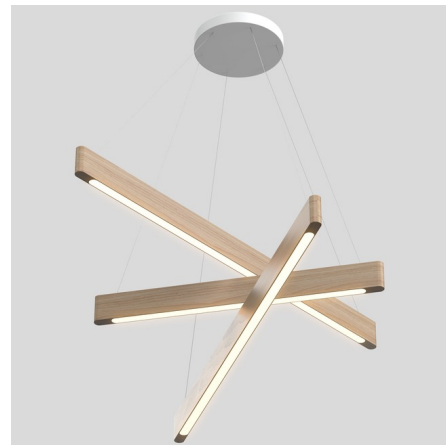

Lightology

lightology.com
866-954-4489
05-22-26

Project: _____

Company: _____

Location: _____ Fixture Type: _____

SPEC #: **MMK901706**

Approved On: _____ Approved By: _____

Line Light Trio Cross Pendant

By Matthew McCormick

Description

The Line Light Trio Cross Pendant are precision CNC milled and hand-finished to a fine plainness. Showcasing the wood's natural grain with a thoughtful consideration to proportion. Dimmable via Triac dimming.

Shown in white / drift white oak

Specifications

COLOR Drift White Oak
BODY FINISH White
WATTAGE 54W
DIMMER Dimmable
DIMENSIONS 60"L x 44"W x 3.9"H
INTEGRATED LED MODULE 3 x LED/18W/120V LED

Technical Information

PRODUCT DIMENSIONS Canopy: 13" diameter
COLOR RENDERING 91 CRI
LAMP COLOR 2700K
LUMENS/WATT 122.78
LUMINOUS FLUX 2210 lumens

CLICK TO VIEW PRODUCT

Notes: