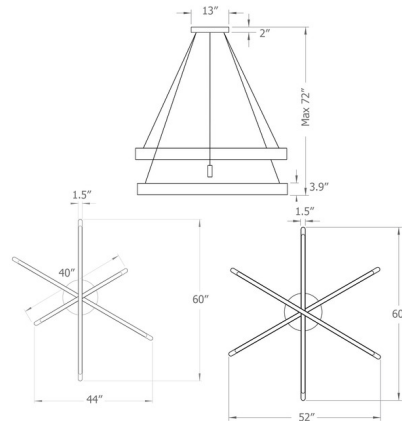

Shown in white / drift white oak

CLICK TO VIEW PRODUCT

Notes: