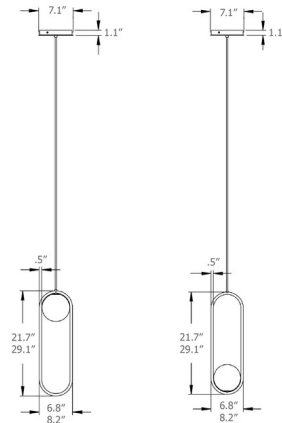

By Matthew McCormick

Description

The Mila Pendant was realized through the marriage of hand blown glass and the soft geometry of a bent metal form. The glow of a pearl-like sphere is coddled in perfect harmony within an elongated loop.

Shown in white canopy / brushed brass

Specifications

COLOR Brushed Brass
BODY FINISH White Canopy
WATTAGE 3W
DIMMER Universal
DIMENSIONS 6.8"W x 21.7"H
INTEGRATED LED MODULE 1 x LED/3W/120V LED

Technical Information