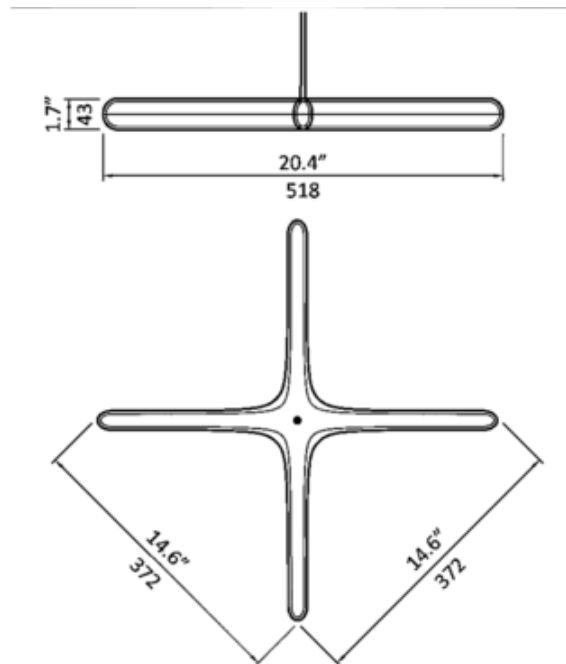

DESIGNER

Christo Logan

BRAND

Two Parts

DESCRIPTION

The Calcium Pendant features a clean and modern design with a four point star structure, with outstretched arms. The milky white glow shines above the fixture giving it a warm ambiance. Available in 1 light and a variety of multi-light options and three color temperature options. 1-Light includes a 25 Watt 12V driver (3.1L x 1.5W x 1H) which fits inside most junction boxes, TRIAC, ELV, 0-10V dimming. 3-Light and 5-Light options include a 90 Watt 12V driver (6.73L x 2.48W x 1.47H) requiring installation in a remote accessible location, 0-10V dimming.

Shown in: White / Clear

SHADE COLOR	Clear
BODY FINISH	White
WATTAGE	13W
DIMMER	Low Voltage Electronic
DIMENSIONS	20.4"W x 1.6"H x 14.6"D
INTEGRATED LED MODULE	
LAMP	1 x LED/13W/120V LED

Technical Information

LUMINOUS FLUX	800 lumens
LUMENS/WATT	61.54
LAMP COLOR	2700K
COLOR RENDERING	95 CRI
LAMP LIFE	50000 hours

SPEC # TWO901717

COMPANY

PROJECT

FIXTURE TYPE

APPROVED BY

DATE