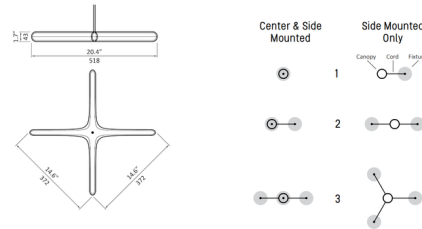

Description

The Calcium Pendant features a clean and modern design with a four point star structure, with outstretched arms. The milky white glow shines above the fixture giving it a warm ambiance. Includes canopy and driver. 1-Light includes a 25 Watt 12V driver (3.1L x 1.5W x 1H) which fits inside most junction boxes, TRIAC, ELV, 0-10V dimming. 2-Light and 3-Light options include a 40 Watt driver (3.5 x 2.5 x 1.2 in), TRIAC, ELV, 0-10V dimming.

Shown in white / clear

Specifications

COLOR	Clear
BODY FINISH	White
WATTAGE	13W
DIMMER	Low Voltage Electronic
DIMENSIONS	20.4"W x 1.7"H x 14.6"D
INTEGRATED LED MODULE	1 x LED/13W/120-277V LED
COUNTRY OF ORIGIN	United States

Technical Information

PRODUCT DIMENSIONS	Adjustable Cable Length: 240"
LAMP LIFE	50000 hours
COLOR RENDERING	95 CRI
LAMP COLOR	2700K
LUMENS/WATT	61.54
LUMINOUS FLUX	800 lumens

CLICK TO VIEW PRODUCT

Notes: