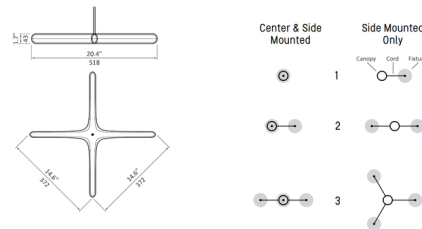

### Description

The Calcium Pendant features a clean and modern design with a four point star structure, with outstretched arms. The milky white glow shines above the fixture giving it a warm ambiance. Includes canopy and driver. 1-Light includes a 25 Watt 12V driver (3.1L x 1.5W x 1H) which fits inside most junction boxes, TRIAC, ELV, 0-10V dimming. 2-Light and 3-Light options include a 40 Watt driver (3.5 x 2.5 x 1.2 in), TRIAC, ELV, 0-10V dimming.

### Specifications

COLOR	Clear
BODY FINISH	White
WATTAGE	13W
DIMMER	Low Voltage Electronic
DIMENSIONS	20.4"W x 1.7"H x 14.6"D
INTEGRATED LED MODULE	1 x LED/13W/120-277V LED
COUNTRY OF ORIGIN	United States

### Technical Information

PRODUCT DIMENSIONS	Adjustable Cable Length: 240"
LAMP LIFE	50000 hours
COLOR RENDERING	95 CRI
LAMP COLOR	2700K
LUMENS/WATT	61.54
LUMINOUS FLUX	800 lumens

Shown in white / clear