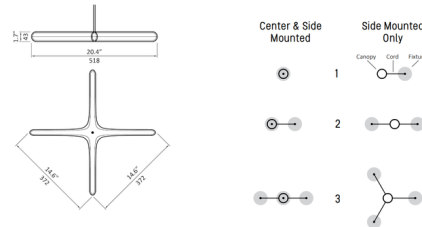

Description

The Calcium Pendant features a clean and modern design with a four point star structure, with outstretched arms. The milky white glow shines above the fixture giving it a warm ambiance. Includes canopy and driver. 1-Light includes a 25 Watt 12V driver (3.1L x 1.5W x 1H) which fits inside most junction boxes, TRIAC, ELV, 0-10V dimming. 2-Light and 3-Light options include a 40 Watt driver (3.5 x 2.5 x 1.2 in), TRIAC, ELV, 0-10V dimming.

Shown in white / clear

Specifications

COLOR	Clear
BODY FINISH	White
WATTAGE	13W
DIMMER	Low Voltage Electronic
DIMENSIONS	20.4"W x 1.7"H x 14.6"D
INTEGRATED LED MODULE	1 x LED/13W/120-277V LED
COUNTRY OF ORIGIN	United States

Technical Information

PRODUCT DIMENSIONS	Adjustable Cable Length: 240"
LAMP LIFE	50000 hours
COLOR RENDERING	95 CRI
LAMP COLOR	2700K
LUMENS/WATT	61.54
LUMINOUS FLUX	800 lumens

CLICK TO VIEW PRODUCT

Notes: