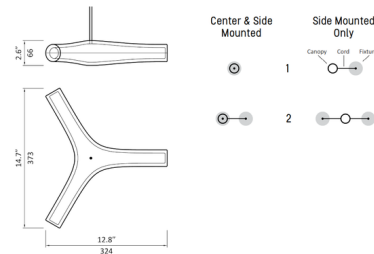

Description

The Carbon Pendant features three arms extending from a center point. This fixture looks beautiful by itself or pair it with multiples to create a one of a kind look. Includes canopy and LED driver. 1-Light includes a 25 Watt 12V driver (3.1L x 1.5W x 1H) which fits inside most junction boxes, TRIAC, ELV, 0-10V dimming. 2-Light includes a 40 Watt 12V driver (3.5 x 2.5 x 1.2 in), TRIAC, ELV, 0-10V dimming.

Specifications

COLOR	Clear
BODY FINISH	White
WATTAGE	15W
DIMMER	Low Voltage Electronic
DIMENSIONS	14.7"W x 2.6"H x 12.8"D
INTEGRATED LED MODULE	1 x LED/15W/120V LED
COUNTRY OF ORIGIN	United States

Technical Information

PRODUCT DIMENSIONS	Adjustable Cable Length: 240"
LAMP LIFE	50000 hours
COLOR RENDERING	95 CRI
LAMP COLOR	2700K
LUMENS/WATT	66.67
LUMINOUS FLUX	1000 lumens

Shown in white / clear

CLICK TO VIEW PRODUCT

Notes: