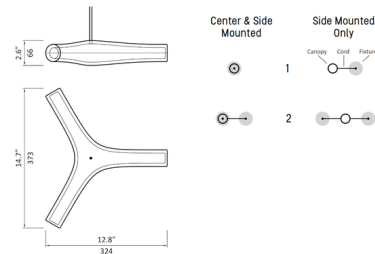

## Carbon Pendant By Two Parts

### Description

The Carbon Pendant features three arms extending from a center point. This fixture looks beautiful by itself or pair it with multiples to create a one of a kind look. Includes canopy and LED driver. 1-Light includes a 25 Watt 12V driver (3.1L x 1.5W x 1H) which fits inside most junction boxes, TRIAC, ELV, 0-10V dimming. 2-Light includes a 40 Watt 12V driver (3.5 x 2.5 x 1.2 in), TRIAC, ELV, 0-10V dimming.

### Specifications

COLOR	Clear
BODY FINISH	White
WATTAGE	15W
DIMMER	Low Voltage Electronic
DIMENSIONS	14.7"W x 2.6"H x 12.8"D
INTEGRATED LED MODULE	1 x LED/15W/120V LED
COUNTRY OF ORIGIN	United States

### Technical Information

PRODUCT DIMENSIONS	Adjustable Cable Length: 240"
LAMP LIFE	50000 hours
COLOR RENDERING	95 CRI
LAMP COLOR	2700K
LUMENS/WATT	66.67
LUMINOUS FLUX	1000 lumens

Notes:

Shown in white / clear