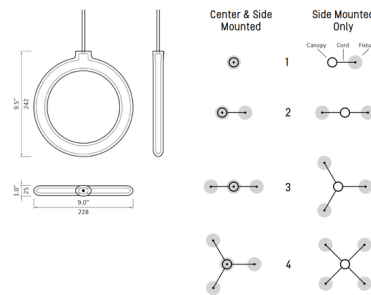

Description

The Oxygen Pendant features an innocent ring shape that gives off a delicate aura that aims to please. This fixture looks beautiful by itself or pair it with multiples to create a one of a kind look. 1-Light includes a 10 Watt 12V driver (2.7L x 1.6W x .9H) which fits inside most junction boxes 3-Light includes a 40 Watt 12V driver (3.5L x 2.5W x 1.2H) which fits inside most junction boxes, TRIAC, ELV, 0-10V dimming 2-Light includes a 25 Watt 12V driver (3.1 x 1.5 x 1.0 in), TRIAC, ELV, 0-10V dimming 3-Light and 4-Light includes a 40 Watt 12V driver (3.5L x 2.5W x 1.2H), TRIAC, ELV, 0-10V dimming

Specifications

COLOR	Clear
BODY FINISH	White
WATTAGE	8W
DIMMER	Low Voltage Electronic
DIMENSIONS	9"W x 9.5"H x 1"D
INTEGRATED LED MODULE	1 x LED/8W/120-277V LED
COUNTRY OF ORIGIN	United States

Technical Information

PRODUCT DIMENSIONS	Adjustable Cable Length: 240"
LAMP LIFE	50000 hours
COLOR RENDERING	95 CRI
LAMP COLOR	2700K
LUMENS/WATT	62.50
LUMINOUS FLUX	500 lumens

Shown in white / clear

CLICK TO VIEW PRODUCT

Notes: