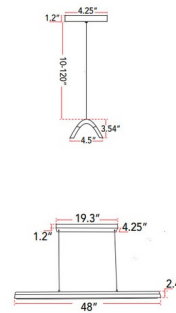

Description

The Eros Pendant features a sleek and sophisticated U-Shaped frame constructed of aluminum with two heavy acrylic bars suspended by aircraft cable that powers the fixture while keeping unsightly cords away. Available in Titanium Silver or Matte Black. ETL listed, dry locations only.

Shown in matte black / white

Specifications

COLOR	White
BODY FINISH	Matte Black
WATTAGE	42W
DIMMER	Low Voltage Electronic
DIMENSIONS	48"L x 4.5"W x 3.5"H
INTEGRATED LED MODULE	2 x LED/21W/120V LED
COUNTRY OF ORIGIN	China

Technical Information

PRODUCT DIMENSIONS	Max Overall Height: 120"
LAMP LIFE	50000 hours
COLOR RENDERING	90 CRI
LAMP COLOR	3000K
LUMENS/WATT	127.52
LUMINOUS FLUX	2678 lumens

CLICK TO VIEW PRODUCT

Notes: