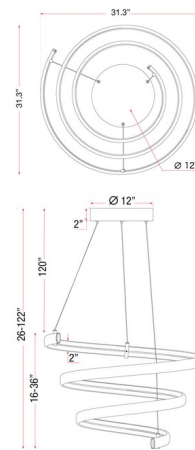

CLICK TO VIEW PRODUCT

Notes: