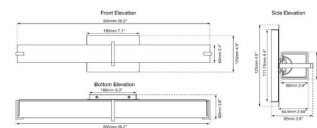

Description

The Squire Bathroom Vanity Light features a square piece of artisan-crafted water glass that creates a dazzling effect. A square metal detail in the center is reminiscent of jewelry and provides a touch of glamour. Can be installed vertically or horizontally. Available in two sizes with a Brushed Nickel or Chrome finish. ETL listed, damp locations. ADA compliant.

Shown in brushed nickel

Specifications

COLOR	N/A
BODY FINISH	Brushed Nickel
WATTAGE	32W
DIMMER	Dimmable
DIMENSIONS	26.2"W x 4.9"H x 2.4"D
INTEGRATED LED MODULE	1 x LED/32W/120V LED
COUNTRY OF ORIGIN	China