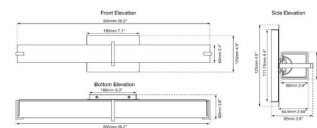

Lightology

lightology.com
866-954-4489
06-15-26

Project: _____

Company: _____

Location: _____ Fixture Type: _____

SPEC #: **ABR901757**

Approved On: _____ Approved By: _____

Squire Bathroom Vanity Light with Water Glass By Abra Lighting

Description

The Squire Bathroom Vanity Light features a square piece of artisan-crafted water glass that creates a dazzling effect. A square metal detail in the center is reminiscent of jewelry and provides a touch of glamour. Can be installed vertically or horizontally. Available in two sizes with a Brushed Nickel or Chrome finish. ETL listed, damp locations. ADA compliant.

Shown in brushed nickel

Specifications

COLOR	N/A
BODY FINISH	Brushed Nickel
WATTAGE	32W
DIMMER	Dimmable
DIMENSIONS	26.2"W x 4.9"H x 2.4"D
INTEGRATED LED MODULE	1 x LED/32W/120V LED
COUNTRY OF ORIGIN	China

Technical Information

LAMP LIFE	50000 hours
COLOR RENDERING	90 CRI
LAMP COLOR	3000K
LUMENS/WATT	63.75
LUMINOUS FLUX	2040 lumens

CLICK TO VIEW PRODUCT

Notes: