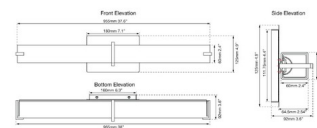

Description

The Squire Bathroom Vanity Light features a square piece of artisan-crafted water glass that creates a dazzling effect. A square metal detail in the center is reminiscent of jewelry and provides a touch of glamour. Can be installed vertically or horizontally. Available in two sizes with a Brushed Nickel or Chrome finish. ETL listed, damp locations. ADA compliant.

Shown in brushed nickel

Specifications

COLOR	N/A
BODY FINISH	Brushed Nickel
WATTAGE	32W
DIMMER	Dimmable
DIMENSIONS	26.2"W x 4.9"H x 2.4"D
INTEGRATED LED MODULE	1 x LED/32W/120V LED
COUNTRY OF ORIGIN	China