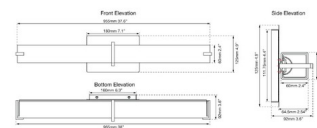

Lightology

lightology.com
866-954-4489
06-15-26

Project: _____

Company: _____

Location: _____ Fixture Type: _____

SPEC #: **ABR901757**

Approved On: _____ Approved By: _____

Squire Bathroom Vanity Light with Water Glass By Abra Lighting

Description

The Squire Bathroom Vanity Light features a square piece of artisan-crafted water glass that creates a dazzling effect. A square metal detail in the center is reminiscent of jewelry and provides a touch of glamour. Can be installed vertically or horizontally. Available in two sizes with a Brushed Nickel or Chrome finish. ETL listed, damp locations. ADA compliant.

Shown in brushed nickel

Specifications

COLOR	N/A
BODY FINISH	Brushed Nickel
WATTAGE	32W
DIMMER	Dimmable
DIMENSIONS	26.2"W x 4.9"H x 2.4"D
INTEGRATED LED MODULE	1 x LED/32W/120V LED
COUNTRY OF ORIGIN	China

Technical Information

LAMP LIFE	50000 hours
COLOR RENDERING	90 CRI
LAMP COLOR	3000K
LUMENS/WATT	63.75
LUMINOUS FLUX	2040 lumens

CLICK TO VIEW PRODUCT

Notes: