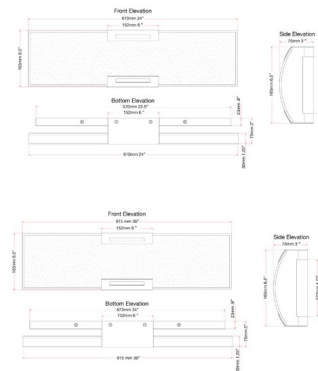

By Abra Lighting

Description

The Allure Bathroom Vanity Light is architecturally inspired with frosted mitered glass that allows light to permeate from all angles. Can be hung vertically or horizontally, allowing for flexibility in the design of the fixture. Available in two sizes with a Brushed Nickel or Chrome finish. ETL listed, damp locations. ADA compliant.

Shown in brushed nickel / frosted

Specifications

COLOR Frosted
 BODY FINISH Brushed Nickel
 WATTAGE 32W
 DIMMER Dimmable
 DIMENSIONS 24\"/>

Technical Information

LAMP LIFE 50000 hours
 COLOR RENDERING 90 CRI
 LAMP COLOR 3000K
 LUMENS/WATT 63.75
 LUMINOUS FLUX 2040 lumens