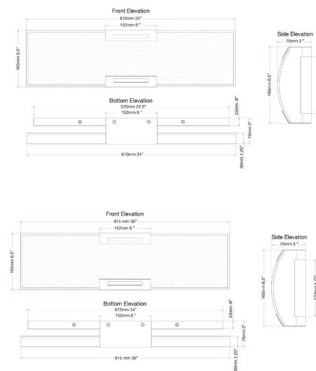

By Abra Lighting

Description

The Allure Bathroom Vanity Light is architecturally inspired with frosted mitered glass that allows light to permeate from all angles. Can be hung vertically or horizontally, allowing for flexibility in the design of the fixture. Available in two sizes with a Brushed Nickel or Chrome finish. ETL listed, damp locations. ADA compliant.

Shown in brushed nickel / frosted

Specifications

COLOR	Frosted
BODY FINISH	Brushed Nickel
WATTAGE	32W
DIMMER	Dimmable
DIMENSIONS	24"W x 6.5"H x 3"D
INTEGRATED LED MODULE	1 x LED/32W/120V LED
COUNTRY OF ORIGIN	China