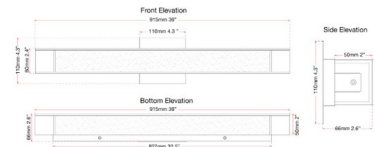

Lightology

lightology.com
866-954-4489
06-15-26

Project: _____

Company: _____

Location: _____ Fixture Type: _____

SPEC #: **ABR901765**

Approved On: _____ Approved By: _____

Mist Bathroom Vanity Light

By Abra Lighting

Description

The Mist Bathroom Vanity Light is architecturally inspired with frosted mitered glass that allows light to permeate from all angles. Can be installed vertically or horizontally. Available in two sizes with a Chrome finish. ETL listed, damp locations. ADA compliant.

Specifications

COLOR . . . . . Frosted
BODY FINISH . . . . . Chrome
WATTAGE 22W
DIMMER . . . . . Dimmable
DIMENSIONS . . . . . 24"W x 4.3"H x 2.6"D
INTEGRATED LED MODULE . . . . . 1 x LED/22W/120V LED
COUNTRY OF ORIGIN . . . . . China

Technical Information

LAMP LIFE . . . . . 50000 hours
COLOR RENDERING . . . . . 90 CRI
LAMP COLOR 3000K
LUMENS/WATT 63.77
LUMINOUS FLUX . . . . . 1403 lumens

Notes:

Shown in chrome / frosted

CLICK TO VIEW PRODUCT