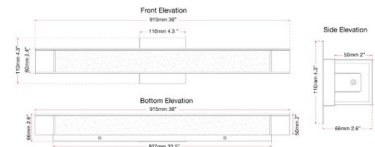

Lightology

lightology.com
866-954-4489
04-10-26

Project: _____

Company: _____

Location: _____ Fixture Type: _____

SPEC #: **ABR901765**

Approved On: _____ Approved By: _____

Mist Bathroom Vanity Light

By Abra Lighting

Description

The Mist Bathroom Vanity Light is architecturally inspired with frosted mitered glass that allows light to permeate from all angles. Can be installed vertically or horizontally. Available in two sizes with a Chrome finish. ETL listed, damp locations. ADA compliant.

Specifications

COLOR . . . . . Frosted
BODY FINISH . . . . . Chrome
WATTAGE 22W
DIMMER . . . . . Dimmable
DIMENSIONS . . . . . 24"W x 4.3"H x 2.6"D
INTEGRATED LED MODULE . . . . . 1 x LED/22W/120V LED
COUNTRY OF ORIGIN . . . . . China

Technical Information

LAMP LIFE . . . . . 50000 hours
COLOR RENDERING . . . . . 90 CRI
LAMP COLOR 3000K
LUMENS/WATT 63.77
LUMINOUS FLUX . . . . . 1403 lumens

Shown in chrome / frosted

CLICK TO VIEW PRODUCT

Notes: