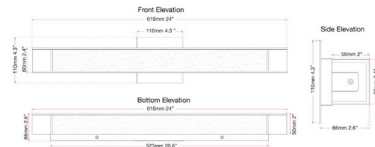

Shown in chrome / frosted