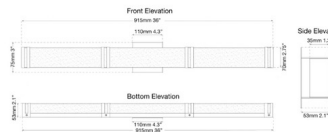

Lightology

lightology.com
866-954-4489
06-15-26

Project: _____

Company: _____

Location: _____ Fixture Type: _____

SPEC #: **ABR901767**

Approved On: _____ Approved By: _____

Cosmo Bathroom Vanity Light

By Abra Lighting

Description

The Cosmo Bathroom Vanity Light features frosted mitered glass and can be mounted horizontally or vertically giving you flexibility in the design. Available in two sizes with a Chrome finish. ETL listed, damp locations. ADA compliant.

Specifications

COLOR . . . . . Frosted
BODY FINISH . . . . . Chrome
WATTAGE 32W
DIMMER . . . . . Dimmable
DIMENSIONS . . . . . 24"W x 3"H x 2.1"D
INTEGRATED LED MODULE . . . . . 1 x LED/32W/120V LED
COUNTRY OF ORIGIN . . . . . China

Technical Information

LAMP LIFE . . . . . 50000 hours
COLOR RENDERING . . . . . 90 CRI
LAMP COLOR 3000K
LUMENS/WATT 63.75
LUMINOUS FLUX . . . . . 2040 lumens

Shown in chrome / frosted

CLICK TO VIEW PRODUCT

Notes: