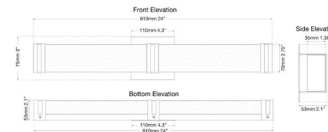

Shown in chrome / frosted