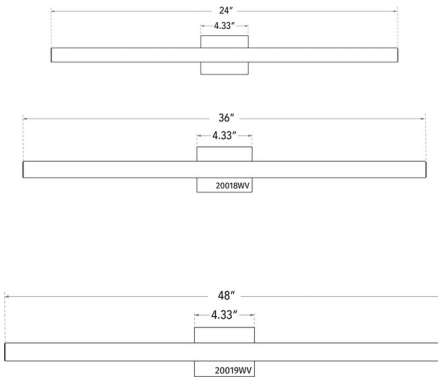

Lightology

lightology.com
866-954-4489
06-15-26

Project: _____

Company: _____

Location: _____ Fixture Type: _____

SPEC #: **ABR901769**

Approved On: _____ Approved By: _____

Sabre Bathroom Vanity Light

By Abra Lighting

Description

The Sabre Bathroom Vanity Light provides a unique textured look and is available in three sizes. ETL listed, damp locations. A full floating cover plate is available for use on offset junction boxes, and the fixture is fully dimmable with most dimmers. Install this versatile fixture in a variety of interiors and applications for excellent task lighting.

Specifications

COLOR . . . . . White
BODY FINISH . . . . . Brushed Aluminum
WATTAGE 20W
DIMMER . . . . . Low Voltage Electronic
DIMENSIONS . . . . . 24"W x 1.5"H x 2.1"D
INTEGRATED LED MODULE . . . . . 1 x LED/20W/120V LED
COUNTRY OF ORIGIN . . . . . China

Technical Information

LAMP LIFE . . . . . 50000 hours
COLOR RENDERING . . . . . 90 CRI
LAMP COLOR 3000K
LUMENS/WATT 59.50
LUMINOUS FLUX . . . . . 1190 lumens

Shown in brushed aluminum / white

CLICK TO VIEW PRODUCT

Notes: