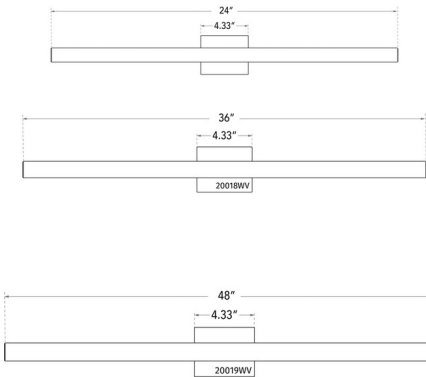

Specifications

COLOR White
 BODY FINISH Brushed Aluminum
 WATTAGE 20W
 DIMMER Low Voltage Electronic
 DIMENSIONS 24"W x 1.5"H x 2.1"D
 INTEGRATED LED MODULE 1 x LED/20W/120V LED
 COUNTRY OF ORIGIN China

Technical Information

LAMP LIFE 50000 hours
 COLOR RENDERING 90 CRI
 LAMP COLOR 3000K
 LUMENS/WATT 59.50
 LUMINOUS FLUX 1190 lumens

Shown in brushed aluminum / white

CLICK TO VIEW PRODUCT

Notes: