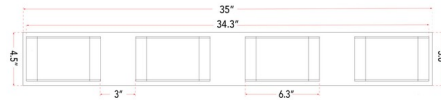

Description

The Bianca Bathroom Vanity Light features an ultra narrow profile with a clean minimalist look that is a perfect complement to any modern decor. Available in two sizes with a Chrome or Black finish. ETL listed, damp locations. ADA compliant.

Shown in black / frosted

Specifications

COLOR	Frosted
BODY FINISH	Black
WATTAGE	39W
DIMMER	Low Voltage Electronic
DIMENSIONS	25.6"W x 4.5"H x 3.5"D
INTEGRATED LED MODULE	6 x LED/6.5W/120V LED
COUNTRY OF ORIGIN	China