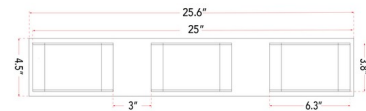

Description

The Bianca Bathroom Vanity Light features an ultra narrow profile with a clean minimalist look that is a perfect complement to any modern decor. Available in two sizes with a Chrome or Black finish. ETL listed, damp locations. ADA compliant.

Shown in black / frosted

Specifications

COLOR	Frosted
BODY FINISH	Black
WATTAGE	39W
DIMMER	Low Voltage Electronic
DIMENSIONS	25.6"W x 4.5"H x 3.5"D
INTEGRATED LED MODULE	6 x LED/6.5W/120V LED
COUNTRY OF ORIGIN	China