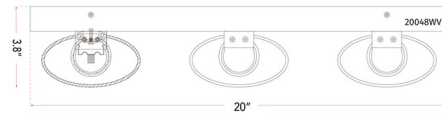

Shown in black