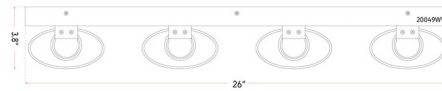

Lightology

lightology.com
866-954-4489
05-22-26

Project: _____

Company: _____

Location: _____ Fixture Type: _____

SPEC #: **ABR901792**

Approved On: _____ Approved By: _____

Zoe Bathroom Vanity Light By Abra Lighting

Description

The Zoe Bathroom Vanity Light features a curved Opal diffuser surrounded by an oval shaped Clear glass shade allowing it to provide a clean minimalist addition to most decors. Available in three sizes with a Black or Chrome finish. ETL listed, damp locations. Title 24 and ADA compliant.

Specifications

COLOR . . . . . N/A
BODY FINISH . . . . . Black
WATTAGE 22.5W
DIMMER . . . . . Low Voltage Electronic
DIMENSIONS . . . . . 20"W x 8.25"H x 3.8"D
INTEGRATED LED MODULE . . . . . 3 x LED/7.5W/120V LED
COUNTRY OF ORIGIN . . . . . China

Technical Information

LAMP LIFE . . . . . 50000 hours
COLOR RENDERING . . . . . 90 CRI
LAMP COLOR 3000K
LUMENS/WATT 191.20
LUMINOUS FLUX . . . . . 1434 lumens

Shown in black

CLICK TO VIEW PRODUCT

Notes: