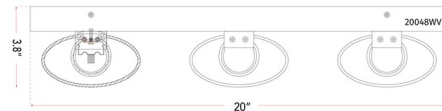

Shown in black