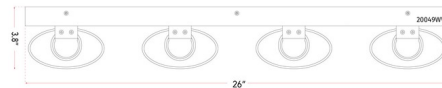

Lightology

lightology.com
866-954-4489
04-06-26

Project: _____

Company: _____

Location: _____ Fixture Type: _____

SPEC #: **ABR901792**

Approved On: _____ Approved By: _____

Zoe Bathroom Vanity Light By Abra Lighting

Description

The Zoe Bathroom Vanity Light features a curved Opal diffuser surrounded by an oval shaped Clear glass shade allowing it to provide a clean minimalist addition to most decors. Available in three sizes with a Black or Chrome finish. ETL listed, damp locations. Title 24 and ADA compliant.

Specifications

COLOR . . . . . N/A
BODY FINISH . . . . . Black
WATTAGE 22.5W
DIMMER . . . . . Low Voltage Electronic
DIMENSIONS . . . . . 20"W x 8.25"H x 3.8"D
INTEGRATED LED MODULE . . . . . 3 x LED/7.5W/120V LED
COUNTRY OF ORIGIN . . . . . China

Technical Information

LAMP LIFE . . . . . 50000 hours
COLOR RENDERING . . . . . 90 CRI
LAMP COLOR 3000K
LUMENS/WATT 191.20
LUMINOUS FLUX . . . . . 1434 lumens

Shown in black

CLICK TO VIEW PRODUCT

Notes: