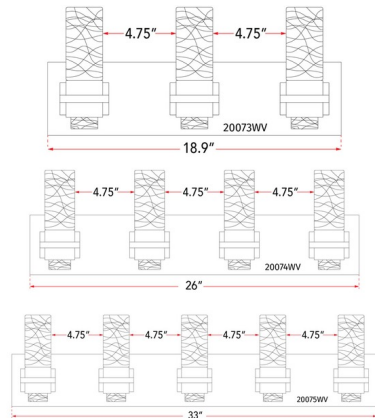

Shown in chrome