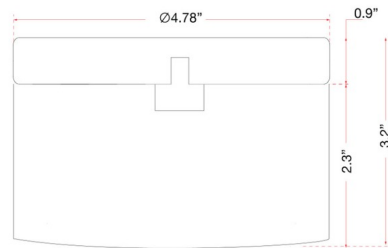

CLICK TO VIEW PRODUCT

Notes: