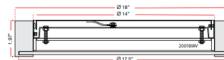

CLICK TO VIEW PRODUCT

Notes: