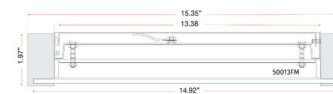

CLICK TO VIEW PRODUCT

Notes: