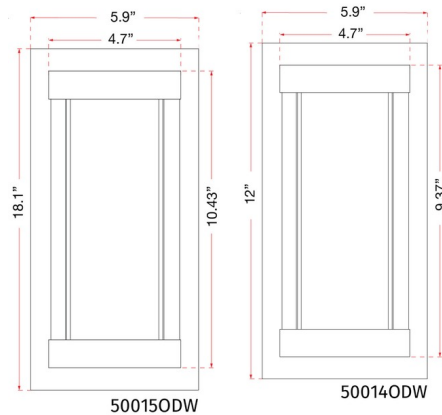

CLICK TO VIEW PRODUCT

Notes: