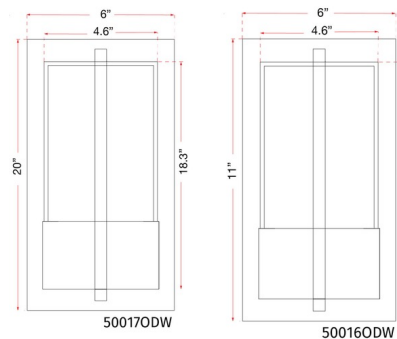

CLICK TO VIEW PRODUCT

Notes: